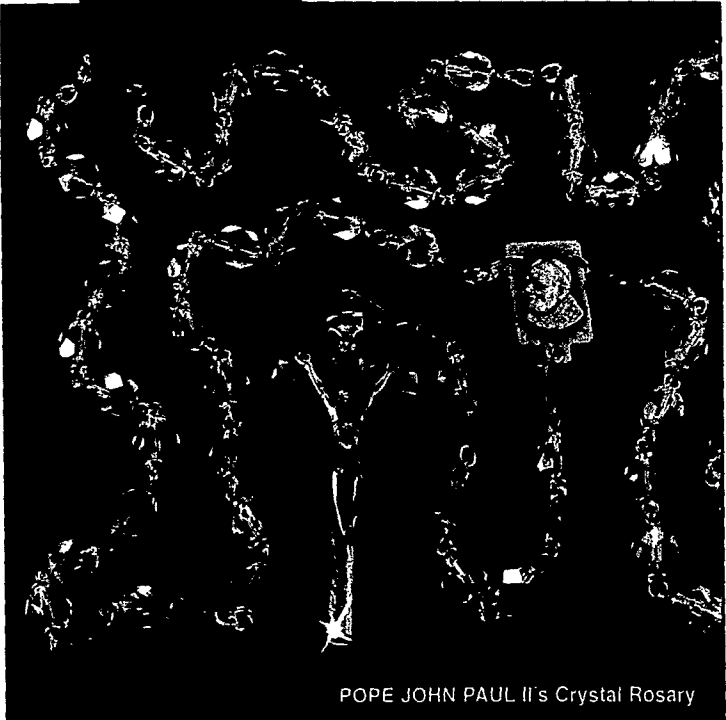

# POPE JOHN PAUL II COMMEMORATIVE ROSARIES

POPE JOHN PAUL II's Crystal Rosary

Keep the inspiration of Pope John Paul II in your prayer time with the Missionary Oblates' exclusively designed POPE JOHN PAUL II COMMEMORATIVE ROSARIES. These distinctive rosaries feature a pewter centerpiece depicting the image of the Holy Father on the front side, and his personal coat of arms on the back. The pewter crucifix is modeled after the Pope's own crucifix. Both the centerpiece and crucifix are highlighted with artful diamond cutting.

The beads of the CRYSTAL ROSARY are fire-polished crystal with aurora borealis-like highlights. The BLACK BEAD ROSARY has oval, black glass beads. Both rosaries are assembled with silver-plated, lock-link chain for strength and beauty.