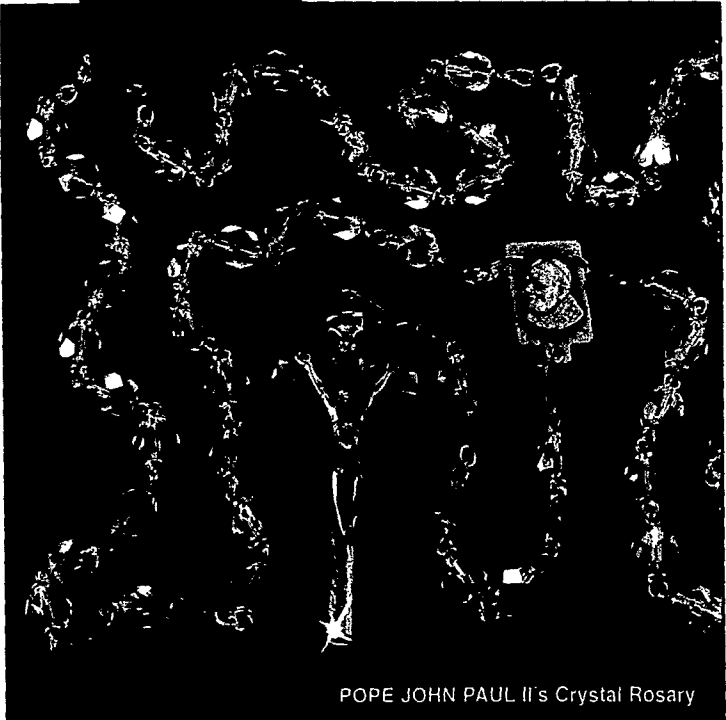

0 74470 73013 2

1st Time Offered!

POPE JOHN PAUL II COMMEMORATIVE ROSARIES

POPE JOHN PAUL II's Crystal Rosary

Keep the inspiration of Pope John Paul II in your prayer time with the Missionary Oblates' exclusively designed POPE JOHN PAUL II COMMEMORATIVE ROSARIES. These distinctive rosaries feature a pewter centerpiece depicting the image of the Holy Father on the front side, and his personal coat of arms on the back. The pewter crucifix is modeled after the Pope's own crucifix. Both the centerpiece and crucifix are highlighted with artful diamond cutting.

The beads of the CRYSTAL ROSARY are fire-polished crystal with aurora borealis-like highlights. The BLACK BEAD ROSARY has oval, black glass beads. Both rosaries are assembled with silver-plated, lock-link chain for strength and beauty.