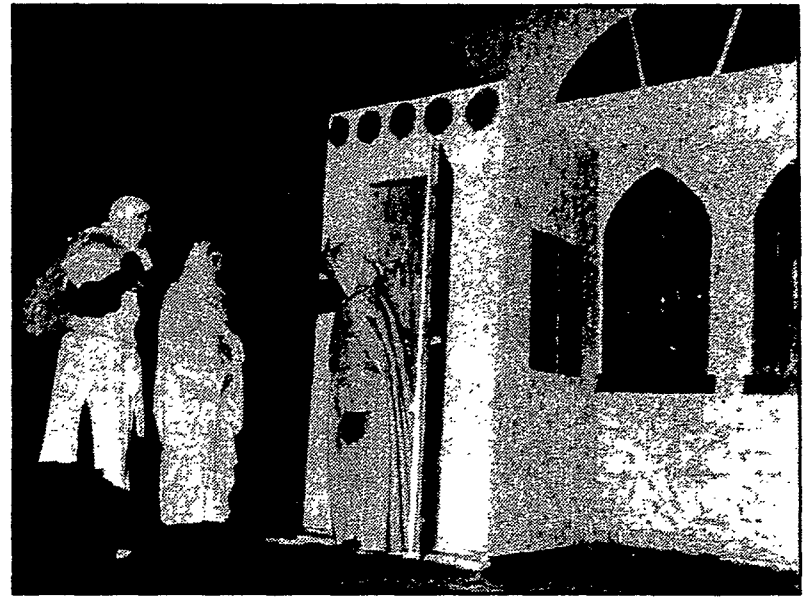

Christmas FEATURE

Nativity scene brought to life at Chili church

Photographs by
staff photographer
S. John Wilkin

For your **FREE** catalog on the Blessings Doll Collection and religious products.

Call:

1-800-838-7113

Sam Lovetro Automotive

44 Richmond St. • Rochester • 14607

More than 200 members of Pearce Memorial Free Methodist Church braved a cold Dec. 1 evening to perform a five-stage living nativity scene. Observers could either walk or drive through the stages while listening to a recorded narration of the Biblical scenes being performed by church members. The stages, complete with horses, sheep, and a donkey, were performed on the church's grounds on the campus of Roberts Wesleyan College in Chili.