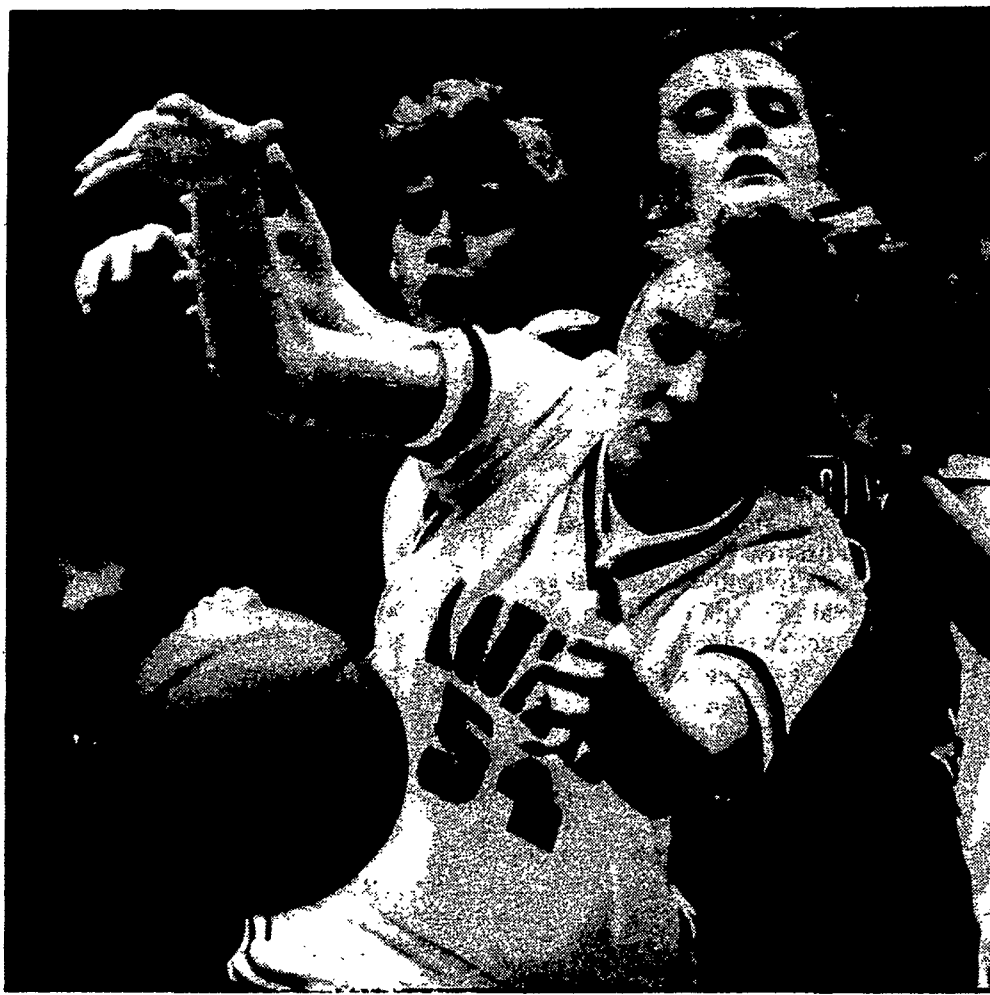

File photo
Aquinas Junior, Sandy Petty (center), will add her varsity experience to the defending Section 5 Class BB championship team.

guard Kristen Burgmaster.

Completing the roster are juniors Amanda Janas, Nicole Pelletier, Megan McCabe and Mary Beth Bell; and freshman Katya Metidieri.

In the win over Penn Yan, Aquinas was locked in a 42-42 tie with two minutes remaining but held the Mustangs scoreless the rest of the way. Petty scored with 1:30 left and Reynders added another basket with :43 to go.

Monarchs may rule again

Get your neck muscles loosened up, because there's going to be a lot of back-and-forth action at this year's Mercy games.

"I don't think we're going to be a great set-up team, so we're just going to have to run other teams into the ground," Boughton remarked.

Boughton, who owns a six-season record of 109-15 at Mercy with sectional titles in 1986 and 1989, has three starters back from last year's team that went 17-4 and made the sectional semifinals.

Leading the way is Doyle, a senior guard who averaged 20 points and six steals per game last year. The other returning starters are junior guard-forward Mimi LaMagna and junior forward Amy Martin.

Others who played on the varsity in 1990-91 include seniors Gabby LaMagna, Ellen Lennox and Brenda Seitz; and junior Tiffany Pezzulo.

Two freshmen, Gina Montesano and Kelly O'Neill, are expected to play big roles. Montesano is a probable starter at point guard.

Additional Monarchs, all juniors, are Jenny Gulley, Cathy Botelho and Kristen Sorokti.

Crusaders are cooking

Elmira Notre Dame appears to be an excellent candidate for most improved team in the Sullivan Trail Conference. The Crusaders could even be a league contender, even though they only finished 8-14 in 1990-91.

"The league is more balanced than it's ever been. On a given day, anyone can beat anyone," said fourth-year Crusader coach Jeff Sobkowski. "And I feel that a lot of people have taken us for granted, so we're going to play a real large spoiler role."

Notre Dame returns six key senior players in guards Bobbie Jo McMail, Becky Sherman and Kristen Tartinio; and forwards Theresa Gardner, Kara Bednarek and Bridget Klotz.

Other Crusaders include seniors Amy Morrell and Christine Coseo, along with juniors Heidi Hodder, Becky Fagan and Lisa Punzo.

McMail gained MVP honors at the Spencer-Van Etten tournament, and Tartinio was also chosen to the all-tournament team. McMail scored 18 points, including four three-point baskets, against Spencer-Van Etten; and had seven points and seven assists against Corning West.

Continued on page 17