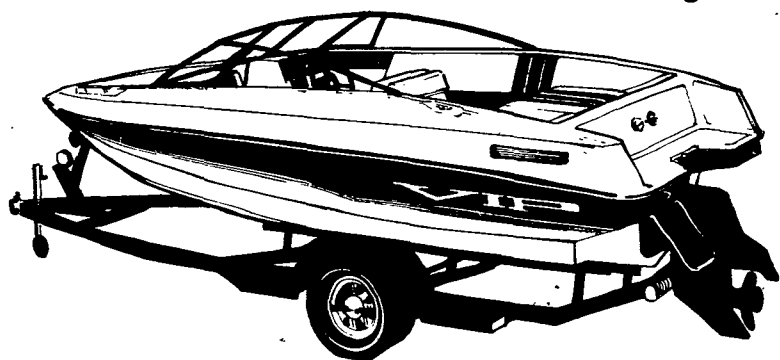

Doyle Marine Inc.

Home of Sun Runner & VIP Boats
From 17'-65'

"Simply a Terrific Deal"
Motor Boat Magazine

17'4" Includes Trailer,
Top, Stereo, Ski Tow

List \$9808 Sale \$8995

With 7 Locations to Serve You!

Doyle Marine Inc.
740 Ridge Road, Webster
671-5390

SCHOEPFEL MARINE CLOSE-OUT SALE

WE HAVE SMASHED PRICES ON ALL
REMAINING 89' MODELS IN STOCK.

SAVE AS MUCH AS 30%

Sunray Mirage: LOA 27'-2",
powered by a 260 hp
MerCruiser stern drive.
Absolutely loaded, too many
features to list.

Was 45,629 Closeout
31,940

CHEETAH BOATS — Euro Styling — Super Performance	WAS	CLOSEOUT
1650 Bow Rider 120 Merc - cooler - AM/FM - top - trailer	14,041	9,329
1800LS Bow Rider 130 Merc - AM/FM - cooler - top - trailer	14,791	10,819
210 ES Cuddy 205 Merc - AM/FM - porta potty - top - trailer	22,536	15,775