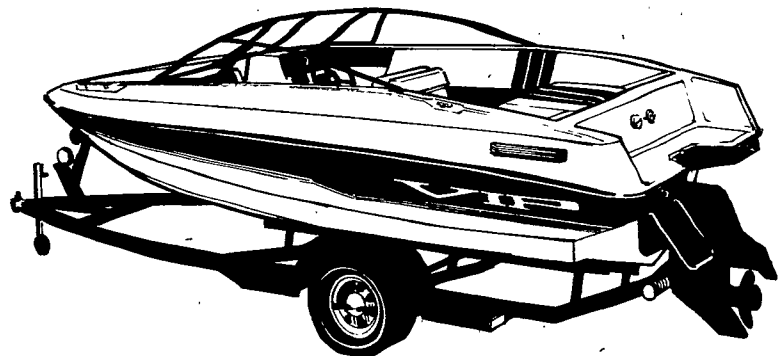

Doyle Marine Inc.

Home of Sun Runner & VIP Boats
From 17'-65'

"Simply a Terrific Deal"
Motor Boat Magazine

17'4" Includes Trailer,
Top, Stereo, Ski Tow

List \$9808 Sale \$8995

With 7 Locations to Serve You!

Doyle Marine Inc.

740 Ridge Road, Webster

671-5390

SCHOEPFEL MARINE

"Has What You Really Want In A Boat"

SUNRAY

"Mercedes Quality - Affordable Prices"

Mirage: LOA 27'-2", Beam 102", powered by a 260 hp MerCruiser stern drive. Absolutely loaded, too many features to list.

List Price \$45,629

Schoepfel Price **\$38,328**

PRELUDE: LOA 20' powered by a 200 hp MerCruiser stern drive. Bucket seats w/sundeck, AM-FM cassette, full canvas, SHORELINE roller trailer.

List Price \$30,646