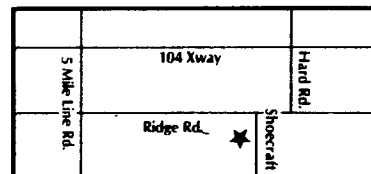

Timothy J. Baloni

671-3360

Sales Hours: Mon., Tues., Thurs. 8-9
Wed., Fri., Sat. 8-5

Service Hours: Mon.-Fri. 8-5

943 Ridge Rd., Webster, NY
(Opposite Hegedorn's Supermarket)

To advertise in the Catholic Courier's new Auto, Boat, RV section call (716)328-4340.