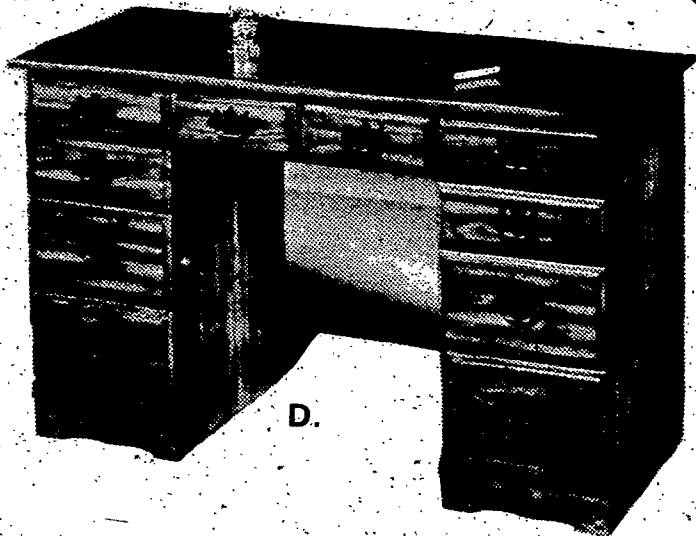

A.
Paymaster/trestle desk with stationery compartment and roomy storage drawer. Finished in Breckenbridge oak with ant. brass finished hardware. A \$179 value.

\$99

B.
Colonial secretary desk in your choice of country maple or rustic pine finish. 32" wide with interior stationery compartment and 3 drawers. A \$279 value.

\$189

B.

C.
Perfect addition to student's room. 32x21x42" Colonial roll top desk in maple finish with lower book shelf, center drawer and stationery compartment. A \$219 value.

\$149

D.
Early American kneehole style desk with country maple finish. Has 20x48" mar-resistant top, 5 drawers and locking file drawer. A \$289 value.

\$199

C.

E.
Handsome addition to a home or office this 56x24x42" roll top desk in grained oak with ant. brass and porcelain drawer pulls. A \$549 value.

\$399

D.

E.

DM
FURNITURE INC.

Mangurian's