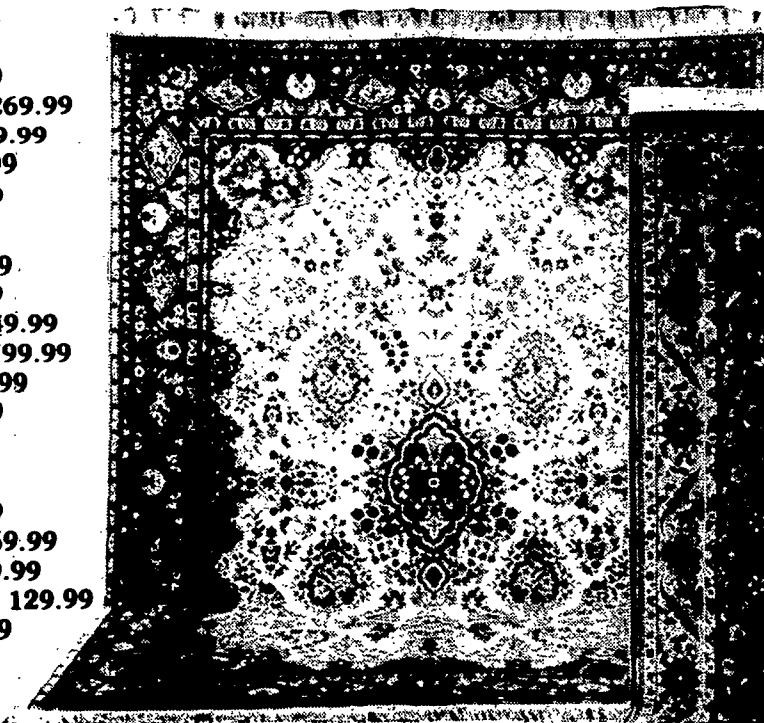

sale **12.99 to 19.99** sq. yd. completely installed

save $130-$300 on 50 sq. yds. of the **Monticello Trevira Star® Polyester broadloom of your choice!**

Hurry in to find extraordinary buys on the beautiful Monticello carpeting you've been wanting. From textured plushes to solid colors. Saxony plushes to extra-thick plushes with sink-in comfort. Everything's on sale this week, so measure your rooms and come in!...or take advantage of Sibley's special SHOP AT HOME service by calling 423-2667. Stairs and other custom work extra. Sibley's Floor Coverings, Third Floor Downtown; samples at Irondequoit, Southtown, Greece and Eastview

12.99

sq. yd. installed

Reg. $18. SHOOTING STAR solid color plush in choice of 22 breathtaking shades.

Save $250 on 50 sq. yds.

13.49

sq. yd. installed

Reg. $16. SINGING WINDS textured plush that's durable and long wearing.

Save $125 on 50 sq. yds.

14.99

sq. yd. installed

Reg. $20. PALM CANYON thick Saxony plush with sumptuous even-all-over pile.

Save $250 on 50 sq. yds.

19.99

sq. yd. installed

Reg. $26. TOWN & COUNTRY extra-thick, extra-dense Saxony plush for luxuriously rich look.

Save $300 on 50 sq. yds.

save **20% to 25%!** superb Oriental design rugs by Trans-Ocean

Come see our magnificent collection of Kerman, Tabriz, Kashan and other patterns. Pure Wool. All shapes and sizes. Shown are just a few of the fabulous buys you'll find! Sibley's Rugs, Third Floor Downtown; Greece and Eastview

MONARCHY

- 2x4, reg. $69, **49.99**
- 4x6, reg. $189, **149.99**
- 57"x8'4", reg. $329, **$269.99**
- 8'x11'3", reg. $629, **499.99**
- 2'x6'6", reg. $129, **99.99**
- 2'x9, reg. $199, **149.99**

ROYALTY

- 2x4'6", reg. $129, **99.99**
- 4x6, reg. $289, **229.99**
- 57"x8'4", reg. $549, **449.99**
- 8'3"x11'5", reg. $999, **799.99**
- 2'x6'6", reg. $199, **159.99**
- 2'x9, reg. $269, **219.99**

GHENGIS