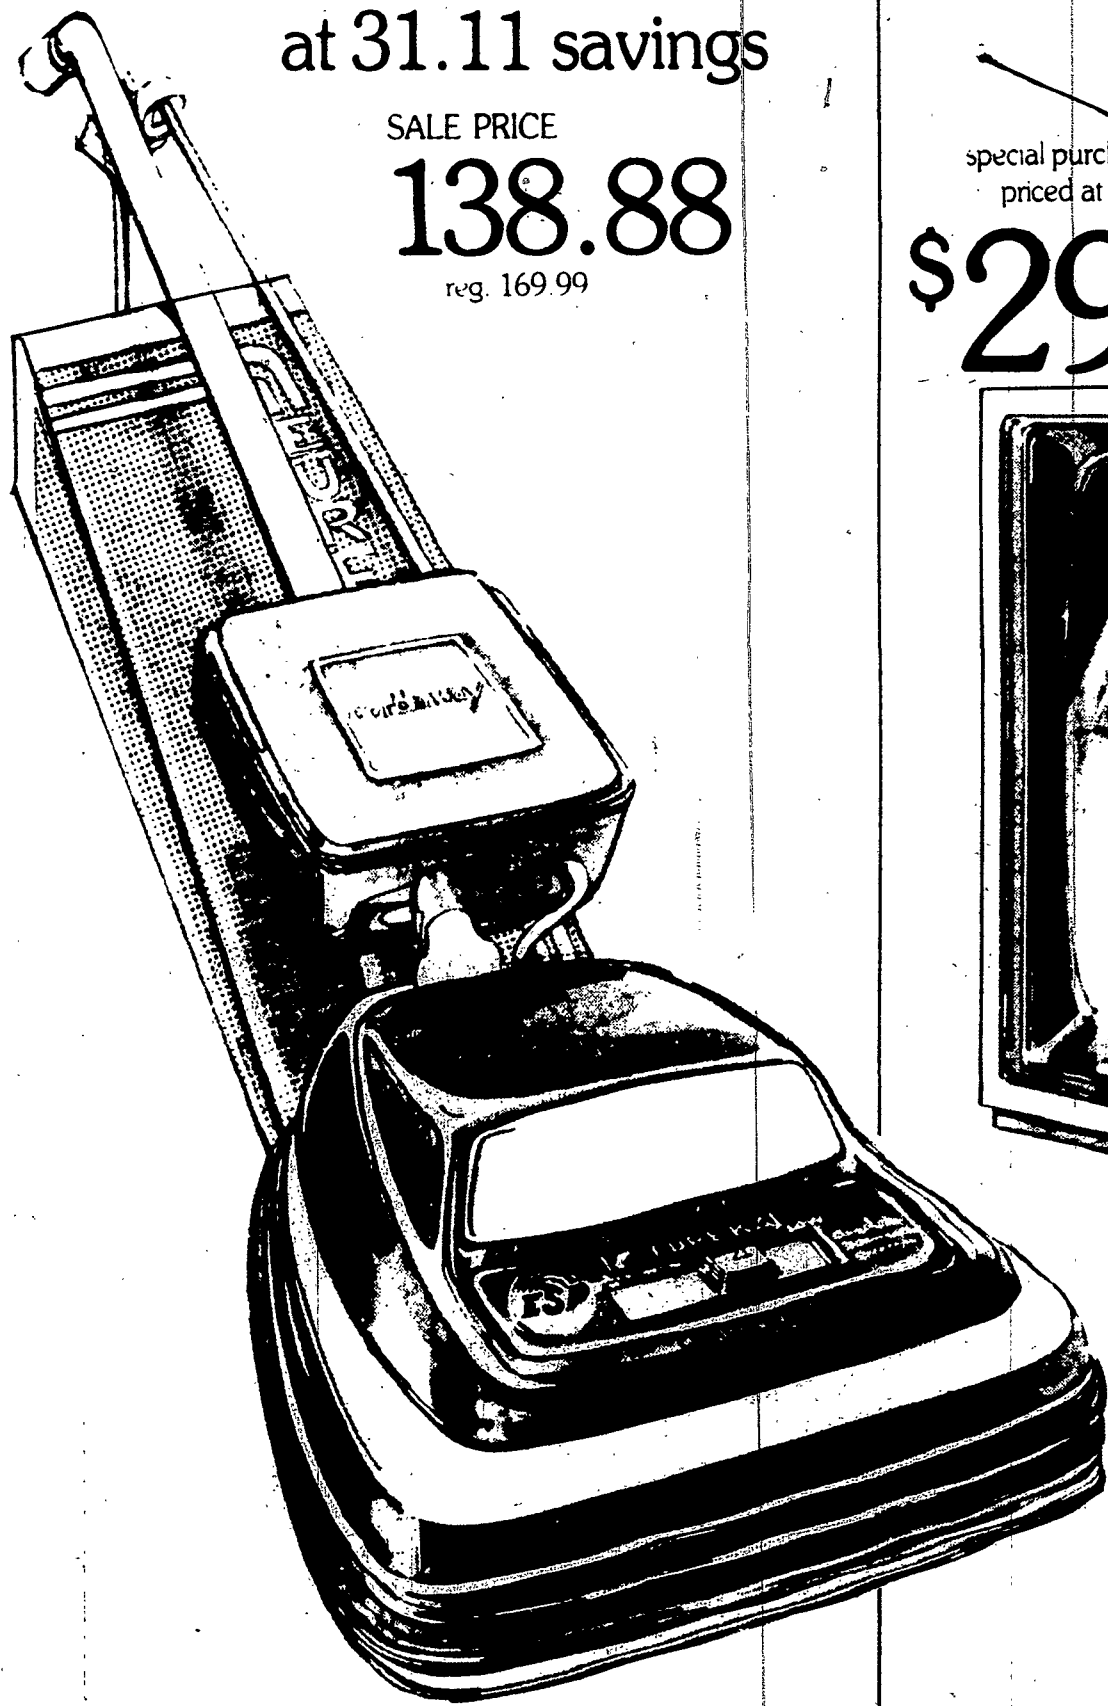

GU
This consists of the Desert Days of and Class members.

ended with ons from pecket Hall, St. Mary's nvent, the eat House of Canan-

romeo **AVE. ACY**
cialists ILETRIES HING
865-2210

CE!
NGI BUSINESS
696
OUT OF TOWN CALL COLLECT

yourself" ou need to ontinue in ogether? e someone ffairs after l to know: need—life.

plans work.

legal en-

state. ur personal r to take up h with your many parts tuation as e. We have s subjects y time.

is: unge

OLS

Get more dirt out of your rugs with a simple flip of the switch to E.S.P. ... 50% more suction power than any Eureka upright ever had before (and you know what great suction power they've always been noted for)! New Rugalator² lets you adjust cleaner to precise pile height for most efficient cleaning. Brilliant headlight. Automatic cord rewind. 6-pc. tool kit. reg. 24.99, sale 8.88 Sibley's Floor Care. Fourth Floor, Downtown and all suburban stores except Eastway

can't come in? Sibley's Order Board is your answer. 454-7600 any time, any day. Add 50¢ and sales tax where applicable.

Eureka has ESP!

deluxe Eureka Upright
2-Speed Cleaner with
Extra Suction Power
at 31.11 savings

SALE PRICE
138.88
reg. 169.99