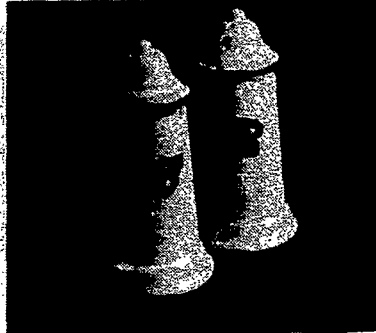

PEALTZGRAFF

"VILLAGE" PATTERN - DESIGNED FOR A KING AT A PAUPERS PRICE

06-025 Salt & Pepper Set **5⁹⁵**

06-012 Flanged Soup Bowl **32⁵⁰**

06-233 Quiche, 9 3/4" **6⁷⁵**

06-570 Pitcher & Bowl Set **19⁹⁵**

06-020 Sugar & Creamer Set **9⁰⁰**