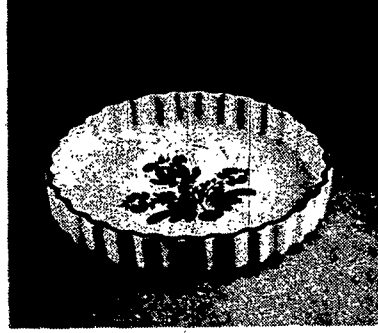

PEALTZGRAFF

"VILLAGE" PATTERN - DESIGNED FOR A KING AT A PAUPERS PRICE

06-025 Salt & Pepper Set **5⁹⁵**

06-012 Flanged Soup Bowl **32⁵⁰**

06-233 Quiche, 9 3/4" **6⁷⁵**

06-570 Pitcher & Bowl Set **19⁹⁵**

06-020 Sugar & Creamer Set **9⁰⁰**