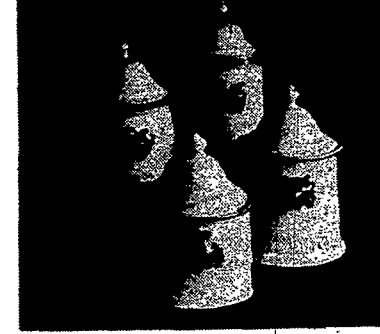

06-520 Canister Set, 4 pc. **32⁹⁵**