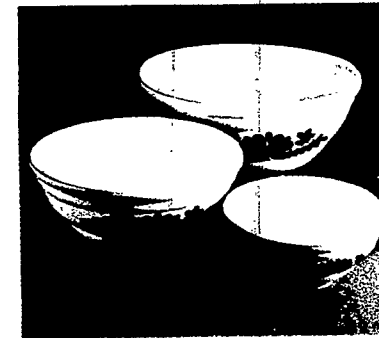

07-020 Sugar & Creamer Set **8⁵⁰**

07-295 Onion Soup, 12 oz. **4⁵⁰**

07-416 Pitcher, 2-1/2 qt. **6⁵⁰**

07-070 Bean Pot, 2-1/2 qt. **8²⁵**

07-453 Mixing Bowl Set, 3 pc. **12⁰⁰**

07-540 Cookie Jar **10⁷⁵**

07-240 Oval Baker, 7" (not shown) **3²⁵**

07-406 Souffle, 1 qt. **4¹⁵**

07-028 Covered Butter Dish **6²⁵**

07-315 Casserole, 2 qt. **10⁹⁵**

07-520 Canister Set, 4 pc. **31⁰⁰**

**Cable Wiedemer's
Gourmet Gallery**

2179 Monroe Avenue in Brighton
271-1789