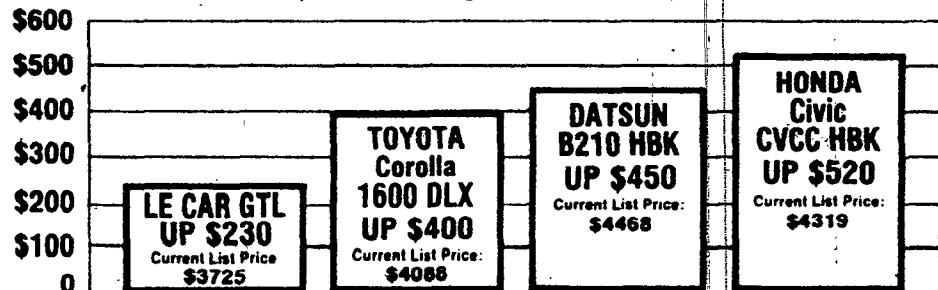

UNION SPRINGS New Life Prayer Community Yates Residence Lavanna Road Scipioville, N.Y. 13160 Paul and Connie Yates 315-364-8562 Friday, 8 p.m.

VICTOR St. Patrick's Prayer Meeting 6209 Silver Birch Dr. Victor 14564 Father Paul Cloonan 716-924-7111 Tuesday, 8 p.m.

WATERLOO St. Mary's Parish Prayer Group 25 Center St. Waterloo 13165 Kathy McCutcheon 315-539-4218 Tuesday, 8:30 p.m.

WAVERLY St. James Prayer Group St. James School 505 Clark St. Waverly 14892 Mrs. Lois Cullinan 607-565-7867 Sunday, 7:30 p.m.

WEBSTER The Glory of the Risen Lord Prayer Group St. Paul's Church 783 Hard Rd. Webster 14580 John F. Paille 716-671-6090 Thursday, 8 p.m.

Bethlehem Prayer Community St. Rita's Church 1008 Maple Dr. Webster 14580 Joseph Aman 716-671-7297 Tuesday, 8 p.m.

For the initial listing of a Catholic charismatic prayer group, or for a subsequent change, persons are advised to contact Father Thomas F. Schmidt, Notre Dame Retreat House, PO Box 342, Foster Road, Canandaigua 14424, (716) 394-5700.

Franc Talk from Renault for Anyone with a Yen to Buy a Datsun, Toyota or Honda.

It's a matter of record. In the last year the dollar fared much better in relation to the French franc than it did to the Japanese yen.

THAT'S WHY YOU GET MORE CAR FOR LESS MONEY WHEN YOU BUY LE CAR BY RENAULT.

COMPARE THESE PRICE INCREASES SINCE FEBRUARY 1978
Based on latest avail. 1978 prices excluding Trans., dealer prep & taxes.

Some Franc Talk About Used Renaults, Too . . .

1976 LeCar Renault 5 2 dr. Standard $2495⁰⁰	1973 Pontiac Catalina 4 Dr. $995⁰⁰	1975 Capri 2 Dr., 6 Cyl. $1295⁰⁰
1976 Renault 12 Automatic $2295⁰⁰	PLUS MANY OTHERS	1972 Gordini Renault R17 $1695⁰⁰
1974 Renault 12 Wagon $1795⁰⁰		1974 Olds Cutlass 2 Dr. $2495⁰⁰

IVAN MILLER INC

6268 RUSH-LIMA RD. RT. 15A, RUSH PHONE 533-1876