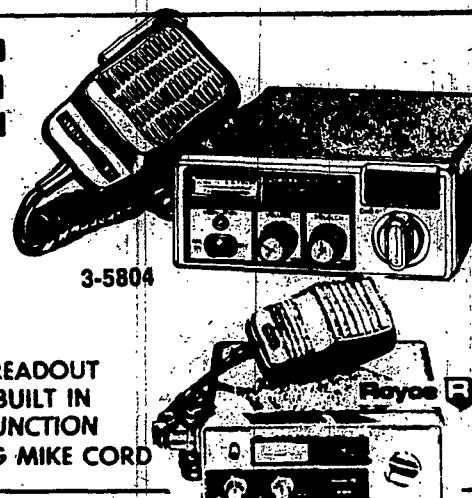

"AY GOOD BUDDY: You Got Your Ears on?"

LAST 4 DAYS TO SAVE AT ROC & MACEDON CB" 1ST ANNIVERSARY SALE

STILL ON-Come Either Store ROC-630 Ridge Rd. W.
or Our New & Larger Store MACEDON CB CENTER—Rt. 31 east
Macedon N.Y. in West Wayne Plaza

40 Channel
SPARK-O-MATIC

\$39⁹⁵

**HYGAIN IV
BASE**
SAVE 60%
Reg. \$299.95
NOW \$99⁹⁵

hy-gain

Reg. \$249.95
SAVE 60%

**HYGAIN 8 SSB
BASE**
SAVE 60%
Reg. \$399.95
NOW \$249⁹⁵

Hygain 9
Hide-Away
\$99⁹⁵

**HYGAIN 7
BASE**
SAVE 60%
Reg. \$199.95
NOW \$79⁹⁵

**YOUR CHOICE
GE or ROYCE**

\$59⁹⁵

- LED READOUT
- ANL BUILT IN
- PA FUNCTION
- LONG MIKE CORD

Cobra

SAVE 50%
21xLR REG. \$179.95

**NOW
\$89⁹⁵**

**CAR SPEAKERS 50%
OFF**

- 6x7 TRIAX LIST 119.95
- 6x7 COAX LIST 77.95
- 5x4 COAX LIST 77.95

JENSEN
\$59.99
\$39.95
\$39.95

PRESIDENT

Engineered to be the very best

JOHN Q 84⁹⁵
Reg. 169.95
HONEST 99⁹⁵
Reg. 199.95
ABE 114⁹⁵
Reg. 229.95
TEDDY R

"In Dash"

40 ch.

AM/FM Stereo
40 ch. Midland

\$119⁹⁵