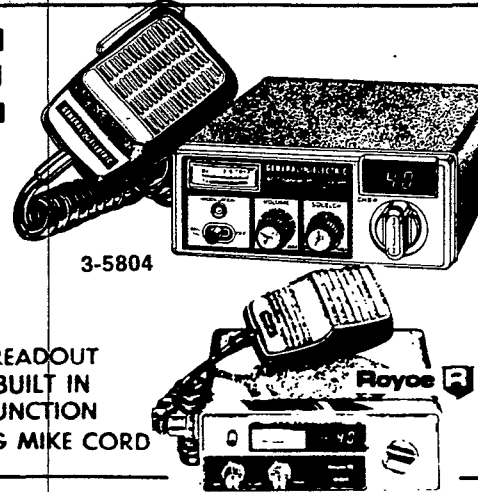

ROC Communications 1ST

ANNIVERSARY SALE

UP TO 60% OFF

GOOD NEWS! WE'VE EXPANDED OUR ROC STORE—TWICE THE SPACE TO BETTER SERVE YOU ... MORE ITEMS! ... MORE SUPPLIES ... MANY NEW ITEMS ... MORE MODELS!

40 Channel
SPARK-O-MATIC \$39⁹⁵

YOUR CHOICE
GE or ROYCE
\$59⁹⁵

- LED READOUT
- ANL BUILT IN
- PA FUNCTION
- LONG MIKE CORD

HYGAIN IV BASE
SAVE 60%
Reg. \$249.95
NOW \$99⁹⁵

hy-gain

Reg. \$249.95
SAVE 60%

HYGAIN 8 SSB BASE
SAVE 50%
Reg. \$499.95
NOW \$249⁹⁵

JENSEN

WITH THE NEW

K40

- MOST POWERFUL CB antenna you can use!
- TRANSMITS FARTHER, CLEARER.
- UNIVERSAL MOUNTING BRACKET for use on any vehicle, any position!

Come in for a CONVICING DEMONSTRATION TODAY!