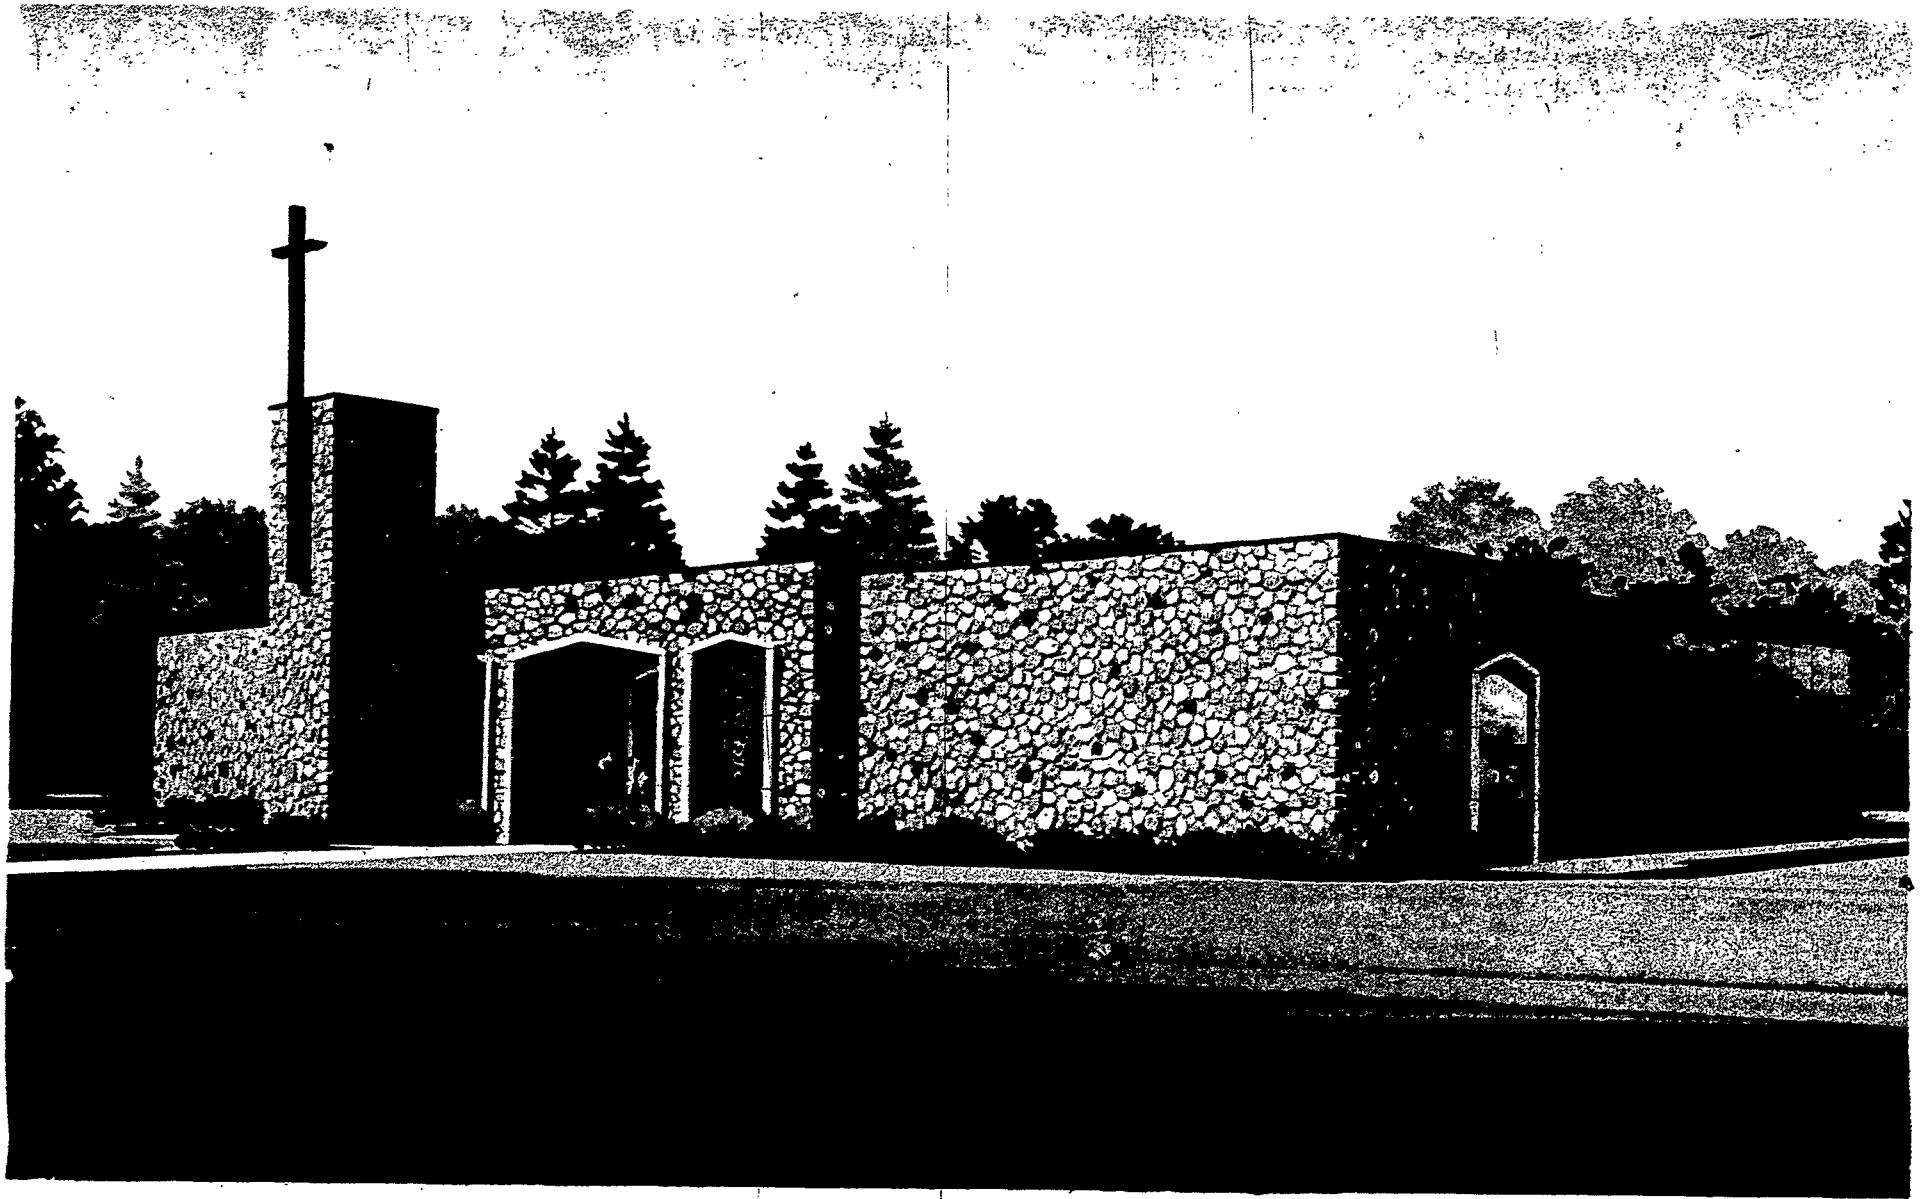

Now under construction AT HOLY SEPULCHRE CEMETERY

Resurrection Garden Mausoleum

This beautiful garden mausoleum is being built at Holy Sepulchre Cemetery in keeping with our tradition of giving the Catholic families of the Rochester area the best in cemetery services.

The new Garden Mausoleum along with our Queen of Heaven Shrine Section and the beautifully landscaped Garden Section, South-33, added to our existing traditional cemetery facilities, now offers a complete wide range of burial services to our Catholic Community.

If your family is thinking of its own needs, we suggest you investigate the many advantages of our new Resurrection Garden Mausoleum.

Completion of Resurrection Garden Mausoleum is scheduled for the Fall 1977. Prior to the completion date, you may take advantage of the lower pre-completion prices and of course the best selection of crypts.