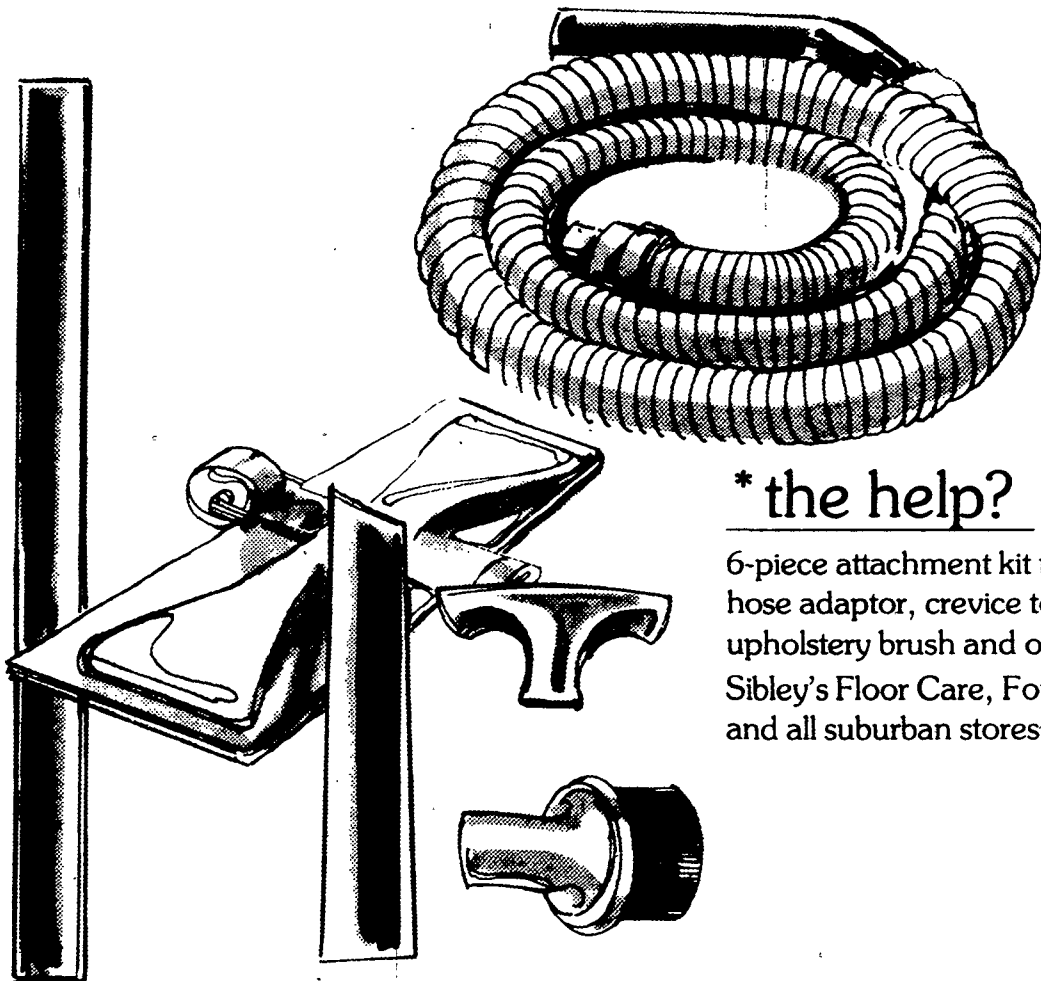

* the help?

6-piece attachment kit that includes vinyl hose, hose adaptor, crevice tool, dusting brush, upholstery brush and one straight wand.

Sibley's Floor Care, Fourth Floor Downtown and all suburban stores but Eastway

Christmas store hours

Monday through Friday Sibley's Downtown open 10 to 9;
Saturday 10 to 5:45; Sunday 11 to 5
Monday through Saturday Sibley's suburban stores open
10 to 10; Sunday 10 to 5