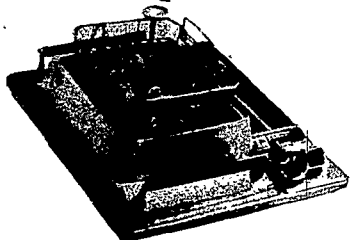

**Save
$$$**

Makes parties more fun... any meal more exciting and flavorful. An attractive way to prepare "leftovers", too! Four gear-driven stainless-steel skewers, two brackets. (Requires rotisserie motor included in rotissette accessory).

Model 86473

Deep-fry

**Save
$$$**

Built of rugged brushed aluminum — simply remove cooking grates from grill and set over broil element. Not only ideal for hors d'oeuvres, chicken, shrimp, onion rings, etc., but great for soups, stews, chili, curries, etc. Large fry basket, temperature gauge.

Model 86732

Griddle