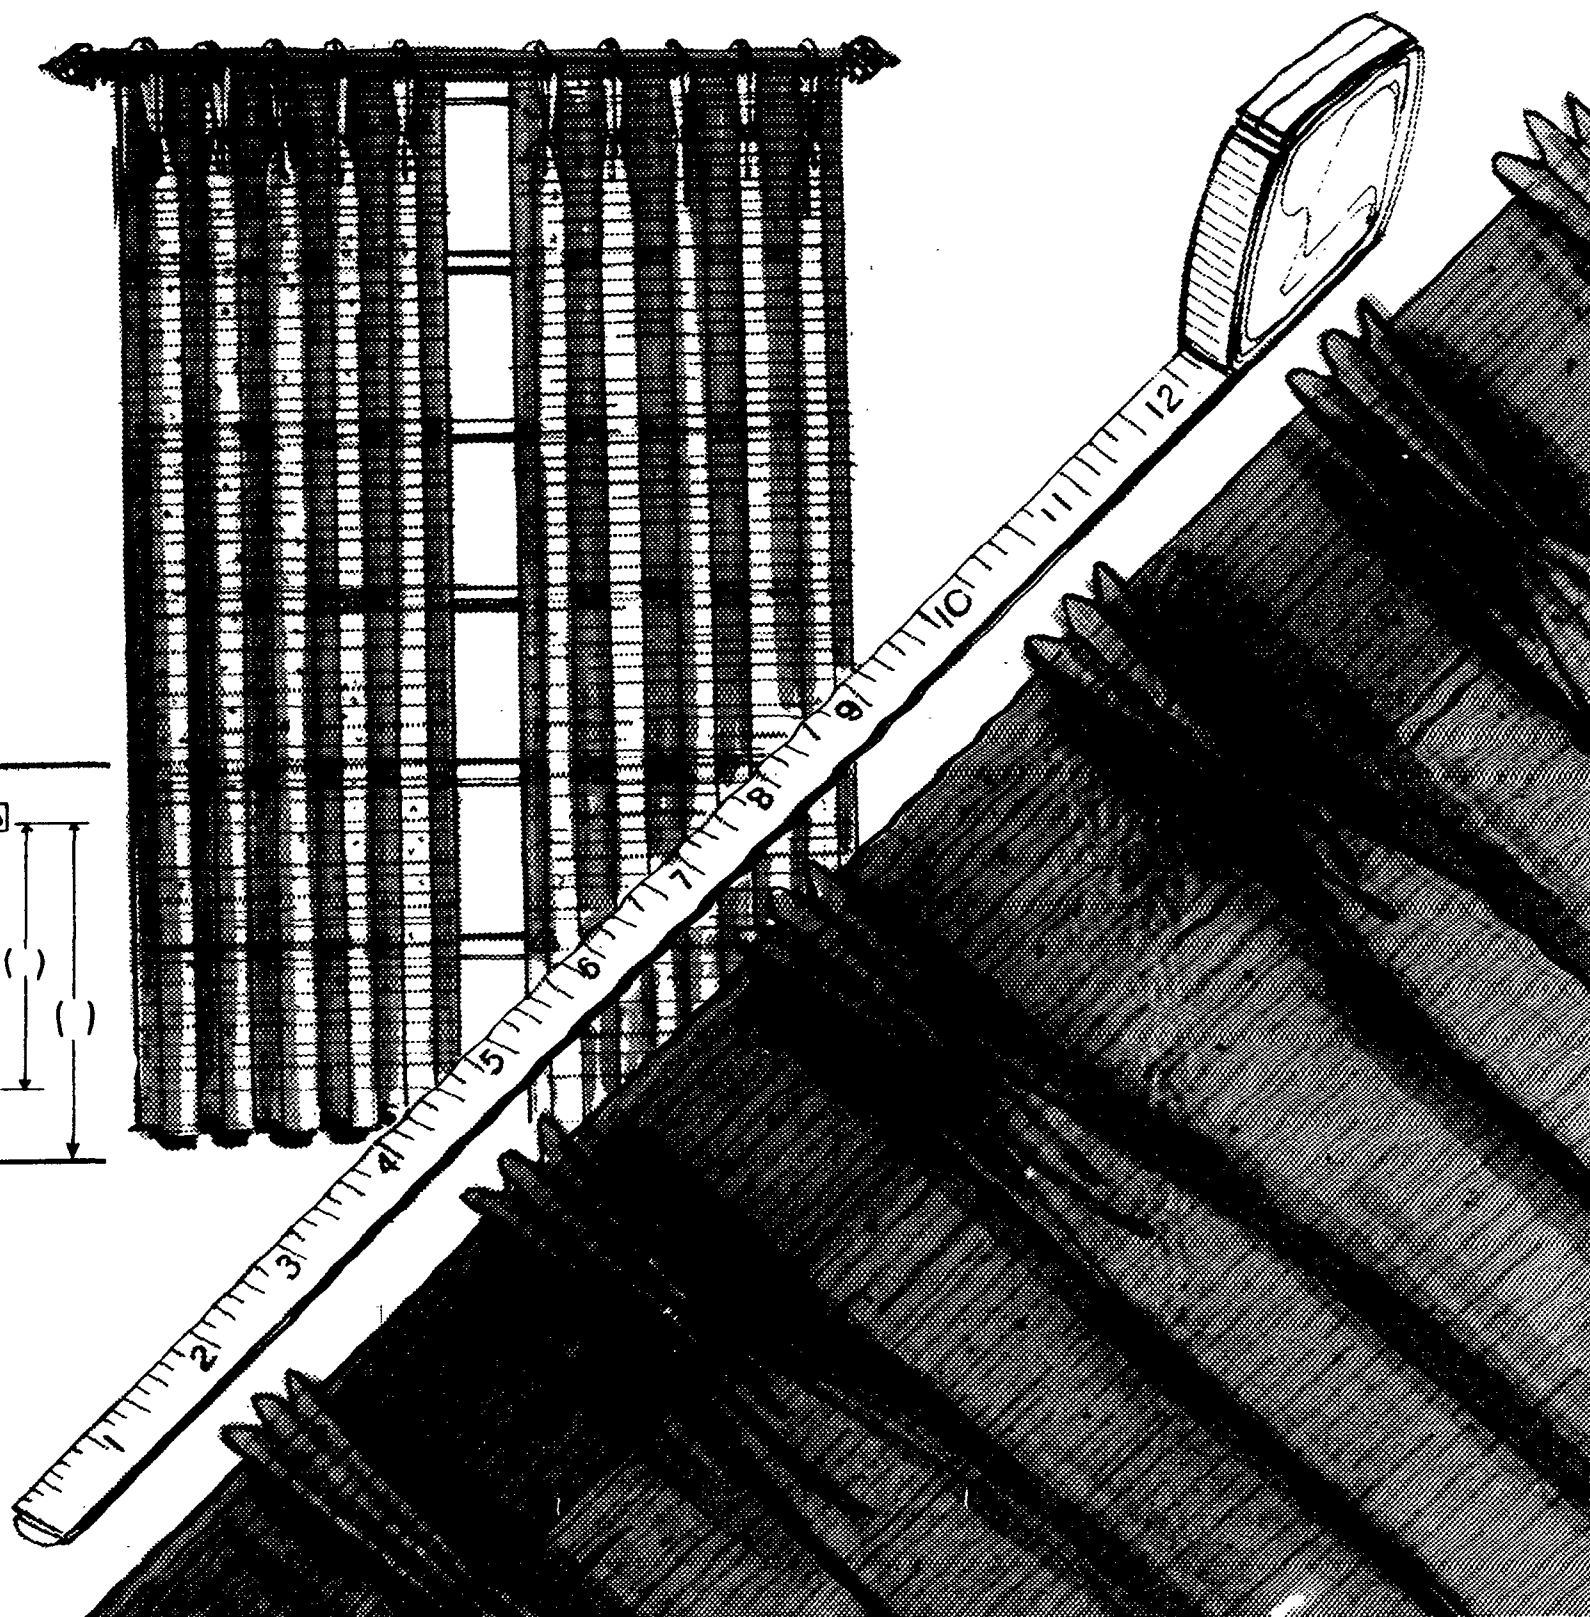

Sibley's

one week only...

save 30%

on made-to-your-measure Brookline draperies

Haven't you been promising yourself new draperies for ages? Now's the time while this special offer lasts. Brookline draperies boast such quality features as: double-folded side hems and 4" bottom hems, weighted corners for proper "hang" and seams cleverly concealed in folds. Your custom draperies will arrive decorator-folded and ready

to hang perfectly at your windows. Use our handy chart to record your window measurements when you come in, and bring swatches and paint chips for matching. Sibley's Draperies, Third Floor Downtown; Irondequoit, Southtown, Greece and Eastview
To shop at home, phone 423-2667 or 423-2696

2 HOURS FREE PARKING DOWNTOWN THURSDAY NIGHT AND SATURDAY