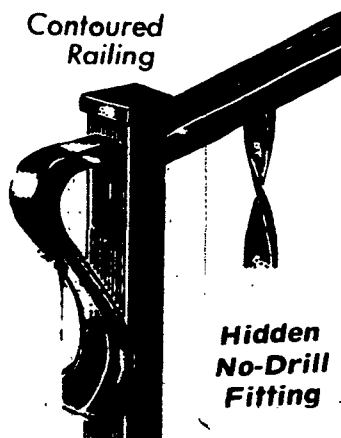

### BEAUTIFUL! WROUGHT IRON

#### new look

Contoured Railing

4'0 SECTION **\$7.80** Ea.

5'0 SECTION **\$10.00** Ea.

6'0 SECTION **\$11.90** Ea.

POST & FITTINGS EXTRA

Hidden No-Drill Fitting