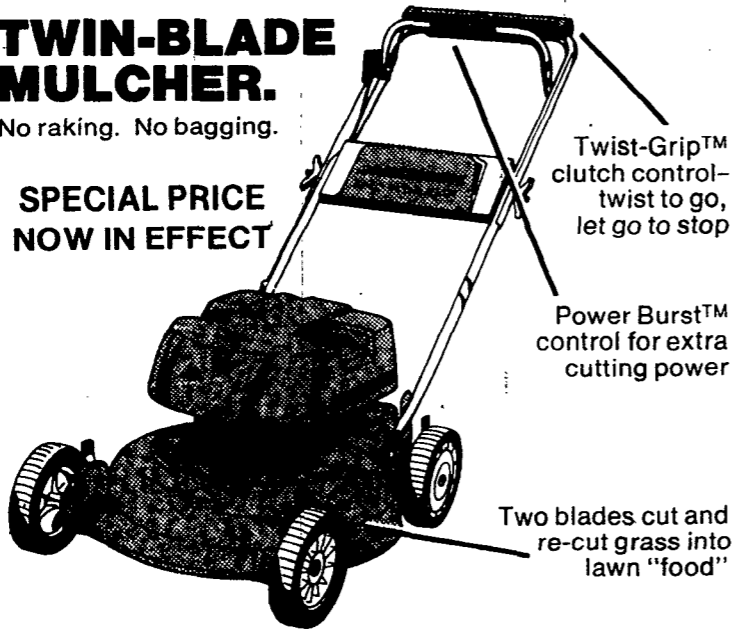

Pull Out and Save This Section

Feed your lawn while you mow.

JACOBSEN

TWIN-BLADE MULCHER.

No raking. No bagging.

SPECIAL PRICE NOW IN EFFECT

PUT AN END TO THE LOST WEEKEND.