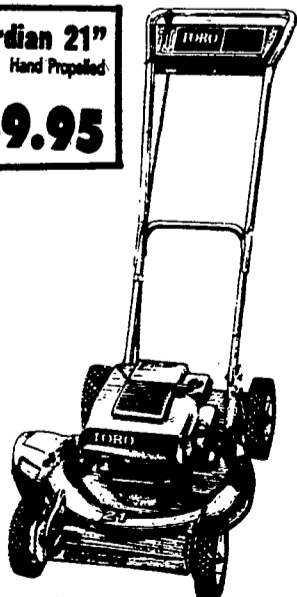

**\$299.95**  
Regular 349.95

21" Self Propelled Grass Master

**\$269.95**

Regular \$299.95

**SAVE \$30**

**TORO**

**SAVE \$30**

Guardian 21" Self Propelled Side Bag Mower

• Reinforced Side Bag • Front Wheel Power Drive

**\$239.95**  
Regular 269.95

**TORO**

Guardian 21" Hand Propelled

Regular 189.95

**\$159.95**

**SAVE \$20**

Whirlwind 21" Self Propelled Mower

• Air Cooled 3.5 H.P. Engine • Wind Tunnel Housing • Handy Control Panel • Safety Deflector Bar

**\$179.95**

Regular 199.95

Hand Propelled 21" Model **\$139.95** Regular 159.95

**SALE ON ORTHO BROADCAST SPREADER**