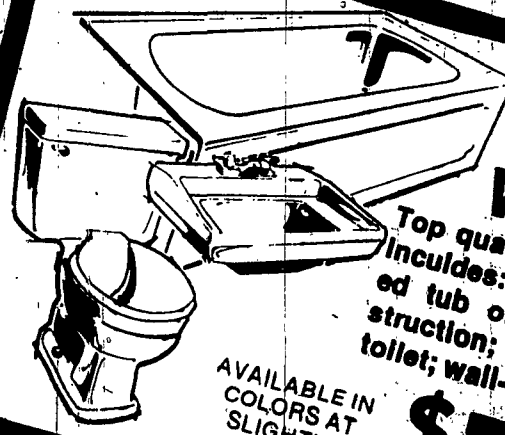

The Complete Pool Store

Mon to Fri 10 to 7, Sat 9 to 4, Sun 1 to 4

4719 LYELL ROAD corner MANITOU ROAD, SPENCERPORT, N.Y. (716) 352-3322

Free Popcorn for the kids anytime

BUDGET PRICED BATH VENT

By Nautilus #668
Removes odors & moisture. Easy to install.

\$9.95

PLASTIC WATER SUPPLY PIPE

Easy to install with cement. Light weight. Cuts easily. In 10 lengths. Price per foot.

1/2" - 22¢
3/4" - 42¢

HANDY BATH ACCESSORIES

Great selection in Chrome Antique Brass & Pewter!

VANITIES & TOPS

Great Styles! Great Selection! OVER 50 ON DISPLAY Pictured at left the "CLASSIC"

BUDGET PRICED! 3 Piece White Bath

Top quality at a budget price! Includes: 5 ft. porcelain-finish tub of 1-piece steel construction; SIPHON-JET china toilet; wall-hung china lavatory.