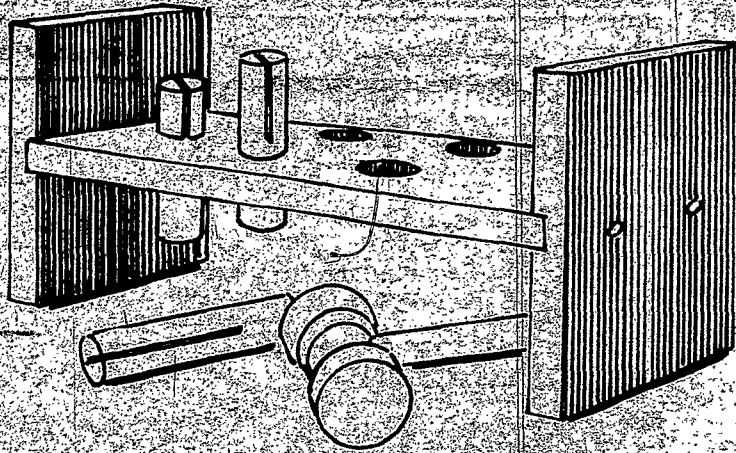

12

It's Christmas at McCurdy's

we've a fairy land collection of pre-school toys for the little people.

Come visit our Toy Land.

LITTLE GARDENER

3.99 reg. 4.95

Contains rake, hoe, trowl, carrying tray with wood handle and 2 flower pots. All made of smooth, durable plastic. Ages 2 to 6. From Playschool.

PUZZLETOWN

5.60

Dr. Lion's Medical Center from Playskool and Richard Scarry. Build, take apart and rebuild in many different ways for hours of fun. Ages 3 to 8.

COBBLER'S BENCH

2.99 reg. 3.75

All wood bench, pegs and mallet. When pegs are hammered all the way in — just flip the bench over and pound them out again. Ages 1½ to 3. From Playskool.

LITTLE SNOOPY

2.29 reg. 2.95

Pull toy playfully bounds along with puppy-like action. Unbreakable solid wood body, non-toxic finish, balloon safety wheels. Ages 1 to 3. From Fisher-Price.

SESAME STREET CHARACTERS