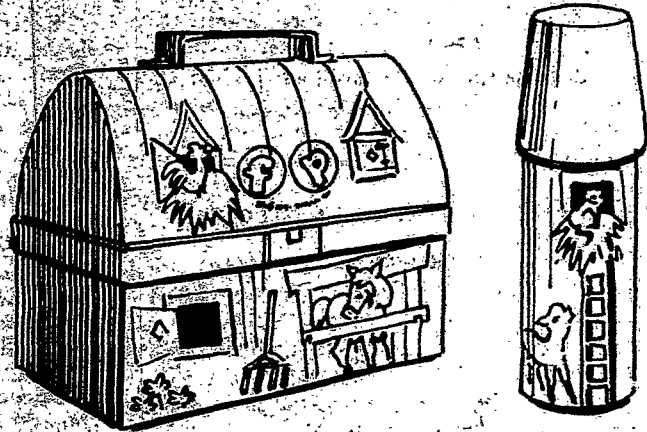

PUZZLETOWN

5.60

Dr. Lion's Medical Center from Playskool and Richard Scarry. Build, take apart and rebuild in many different ways for hours of fun. Ages 3 to 8.

COBBLER'S BENCH

2.99 reg. 3.75

All wood bench, pegs and mallet. When pegs are hammered all the way in — just flip the bench over and pound them out again. Ages 1½ to 3. From Playskool.

LITTLE SNOOPY

2.29 reg. 2.95

Pull toy playfully bounds along with puppy-like action. Unbreakable solid wood body, non-toxic finish, balloon safety wheels. Ages 1 to 3. From Fisher-Price.

SESAME STREET CHARACTERS

2.59 reg. 3.25

Set contains all eight of the loveable characters from Sesame Street. Ages 2 to 6. From Fisher-Price.

TOY LUNCH KIT

1.49 reg. 1.89

Works exactly like a real lunch kit! Contains a thermos bottle that opens, and there's plenty of room to hold snacks. Ages 2 to 5. From Fisher-Price.