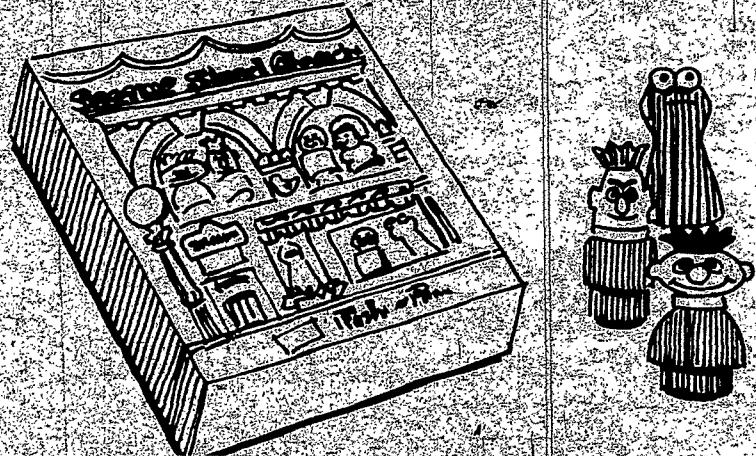

PUZZLETOWN

5.60

Dr. Lion's Medical Center from Playskool and Richard Scarry. Build, take apart and rebuild in many different ways for hours of fun. Ages 3 to 8.

COBBLER'S BENCH

2.99 reg. 3.75

All wood bench, pegs and mallet. When pegs are hammered all the way in — just flip the bench over and pound them out again. Ages 1½ to 3. From Playskool.

LITTLE SNOOPY

2.29 reg. 2.95

Pull toy playfully bounds along with puppy-like action. Unbreakable solid wood body, non-toxic finish, balloon safety wheels. Ages 1 to 3. From Fisher-Price.

SESAME STREET CHARACTERS