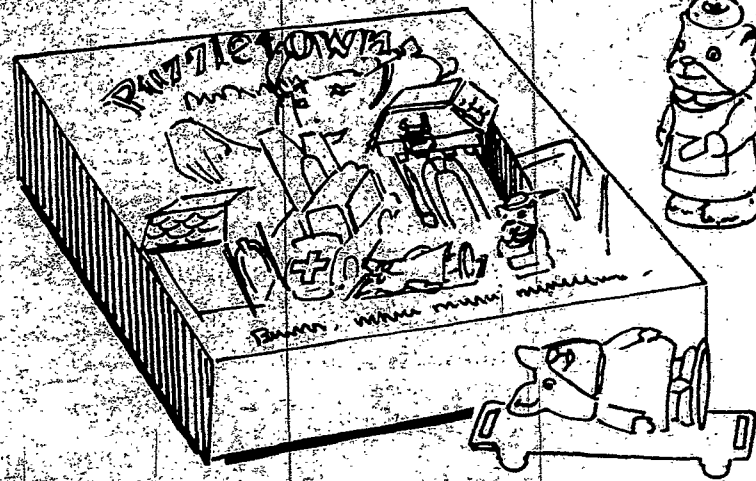

12

It's Christmas at McCurdy's

we've a fairy land collection of pre-school toys for the little people.

Come visit our Toy Land.

LITTLE GARDENER

3.99 reg. 4.95

Contains rake, hoe, trowl, carrying tray with wood handle and 2 flower pots. All made of smooth, durable plastic. Ages 2 to 6. From Playschool.

PUZZLETOWN

5.60

Dr. Lion's Medical Center from Playskool and Richard Scarry. Build, take apart and rebuild in many different ways for hours of fun. Ages 3 to 8.

COBBLER'S BENCH

2.99 reg. 3.75

All wood bench, pegs and mallet. When pegs are hammered all the way in — just flip the bench over and pound them out again. Ages 1½ to 3. From Playskool.

LITTLE SNOOPY

2.29 reg. 2.95

Pull toy playfully bounds along with puppy-like action. Unbreakable solid wood body, non-toxic finish, balloon safety wheels. Ages 1 to 3. From Fisher-Price.

SESAME STREET CHARACTERS

2.59 reg. 3.25

Set contains all eight of the loveable characters from Sesame Street. Ages 2 to 6. From Fisher-Price.

TOY LUNCH KIT

1.49 reg. 1.89

Works exactly like a real lunch kit! Contains a thermos bottle that opens, and there's plenty of room to hold snacks. Ages 2 to 5. From Fisher-Price.