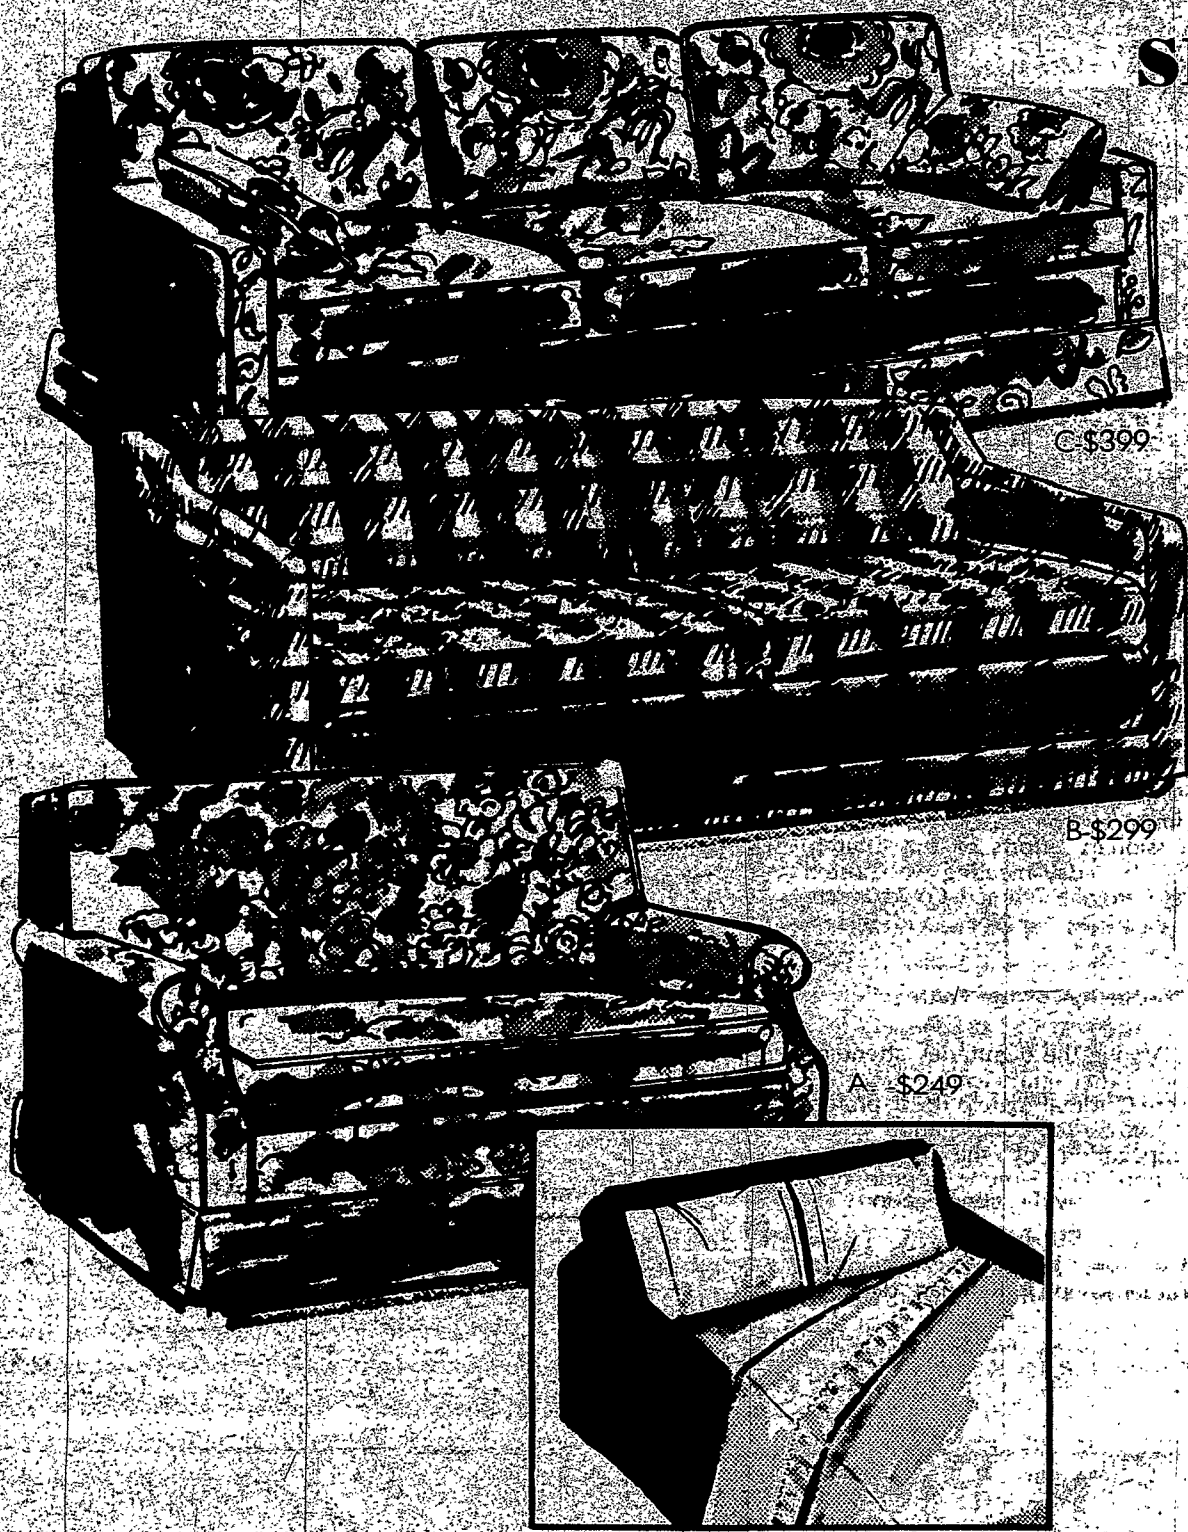

McCurdy's

SAVE \$150 to \$251

SIMMONS HIDE-A-BED®
AT SPECIAL
PURCHASE SAVINGS

featuring Rochester's
largest selection

\$249 to \$399

Have an extra bedroom anytime you need one. By day, a beautifully designed sofa, deep and luxuriously comfortable. By night, marvelous sleeping comfort. Compare the styling and luxurious seating comfort of these Hide-A-Bed sofas. Most important of all, every Hide-A-Bed features a full-length innerspring mattress. Shown are only three styles from our collection.

A. Traditional "Cuddler" size, 49" long. Green and gold floral cover, usually \$399. . . .

\$249
B. Contemporary full size, 67" long, tight-back design. Durable Herculon® olefin cover in brown and beige plaid, usually \$520. . . .

\$299
C. Traditional Queen size, 71" long. Loose-back, tapestry gold/rust/green print, usually \$650. . . . **\$399**

Also available for immediate delivery a large variety of additional Simmons Hide-A-Beds in a choice selection of sizes, styles, patterns and colors, all priced at 20% or more off. Call 232-1000, ext. 408 for additional information.

Sleep Shop (D74) Fourth Floor, Midtown; also at Long Ridge and Eastview

SAVE \$43 to \$111
ON SETS

SPECIAL PURCHASE OF
SIMMONS FIRM MATTRESSES

Twin size, usually 79.95 **\$58**
mattress or box spring

Full size, usually 99.95 . . . **\$78** each piece
Queen size, usually 269.95 . . . **\$198** 2-pc. set
King size, usually 369.95 . . . **\$258** 3-pc. set