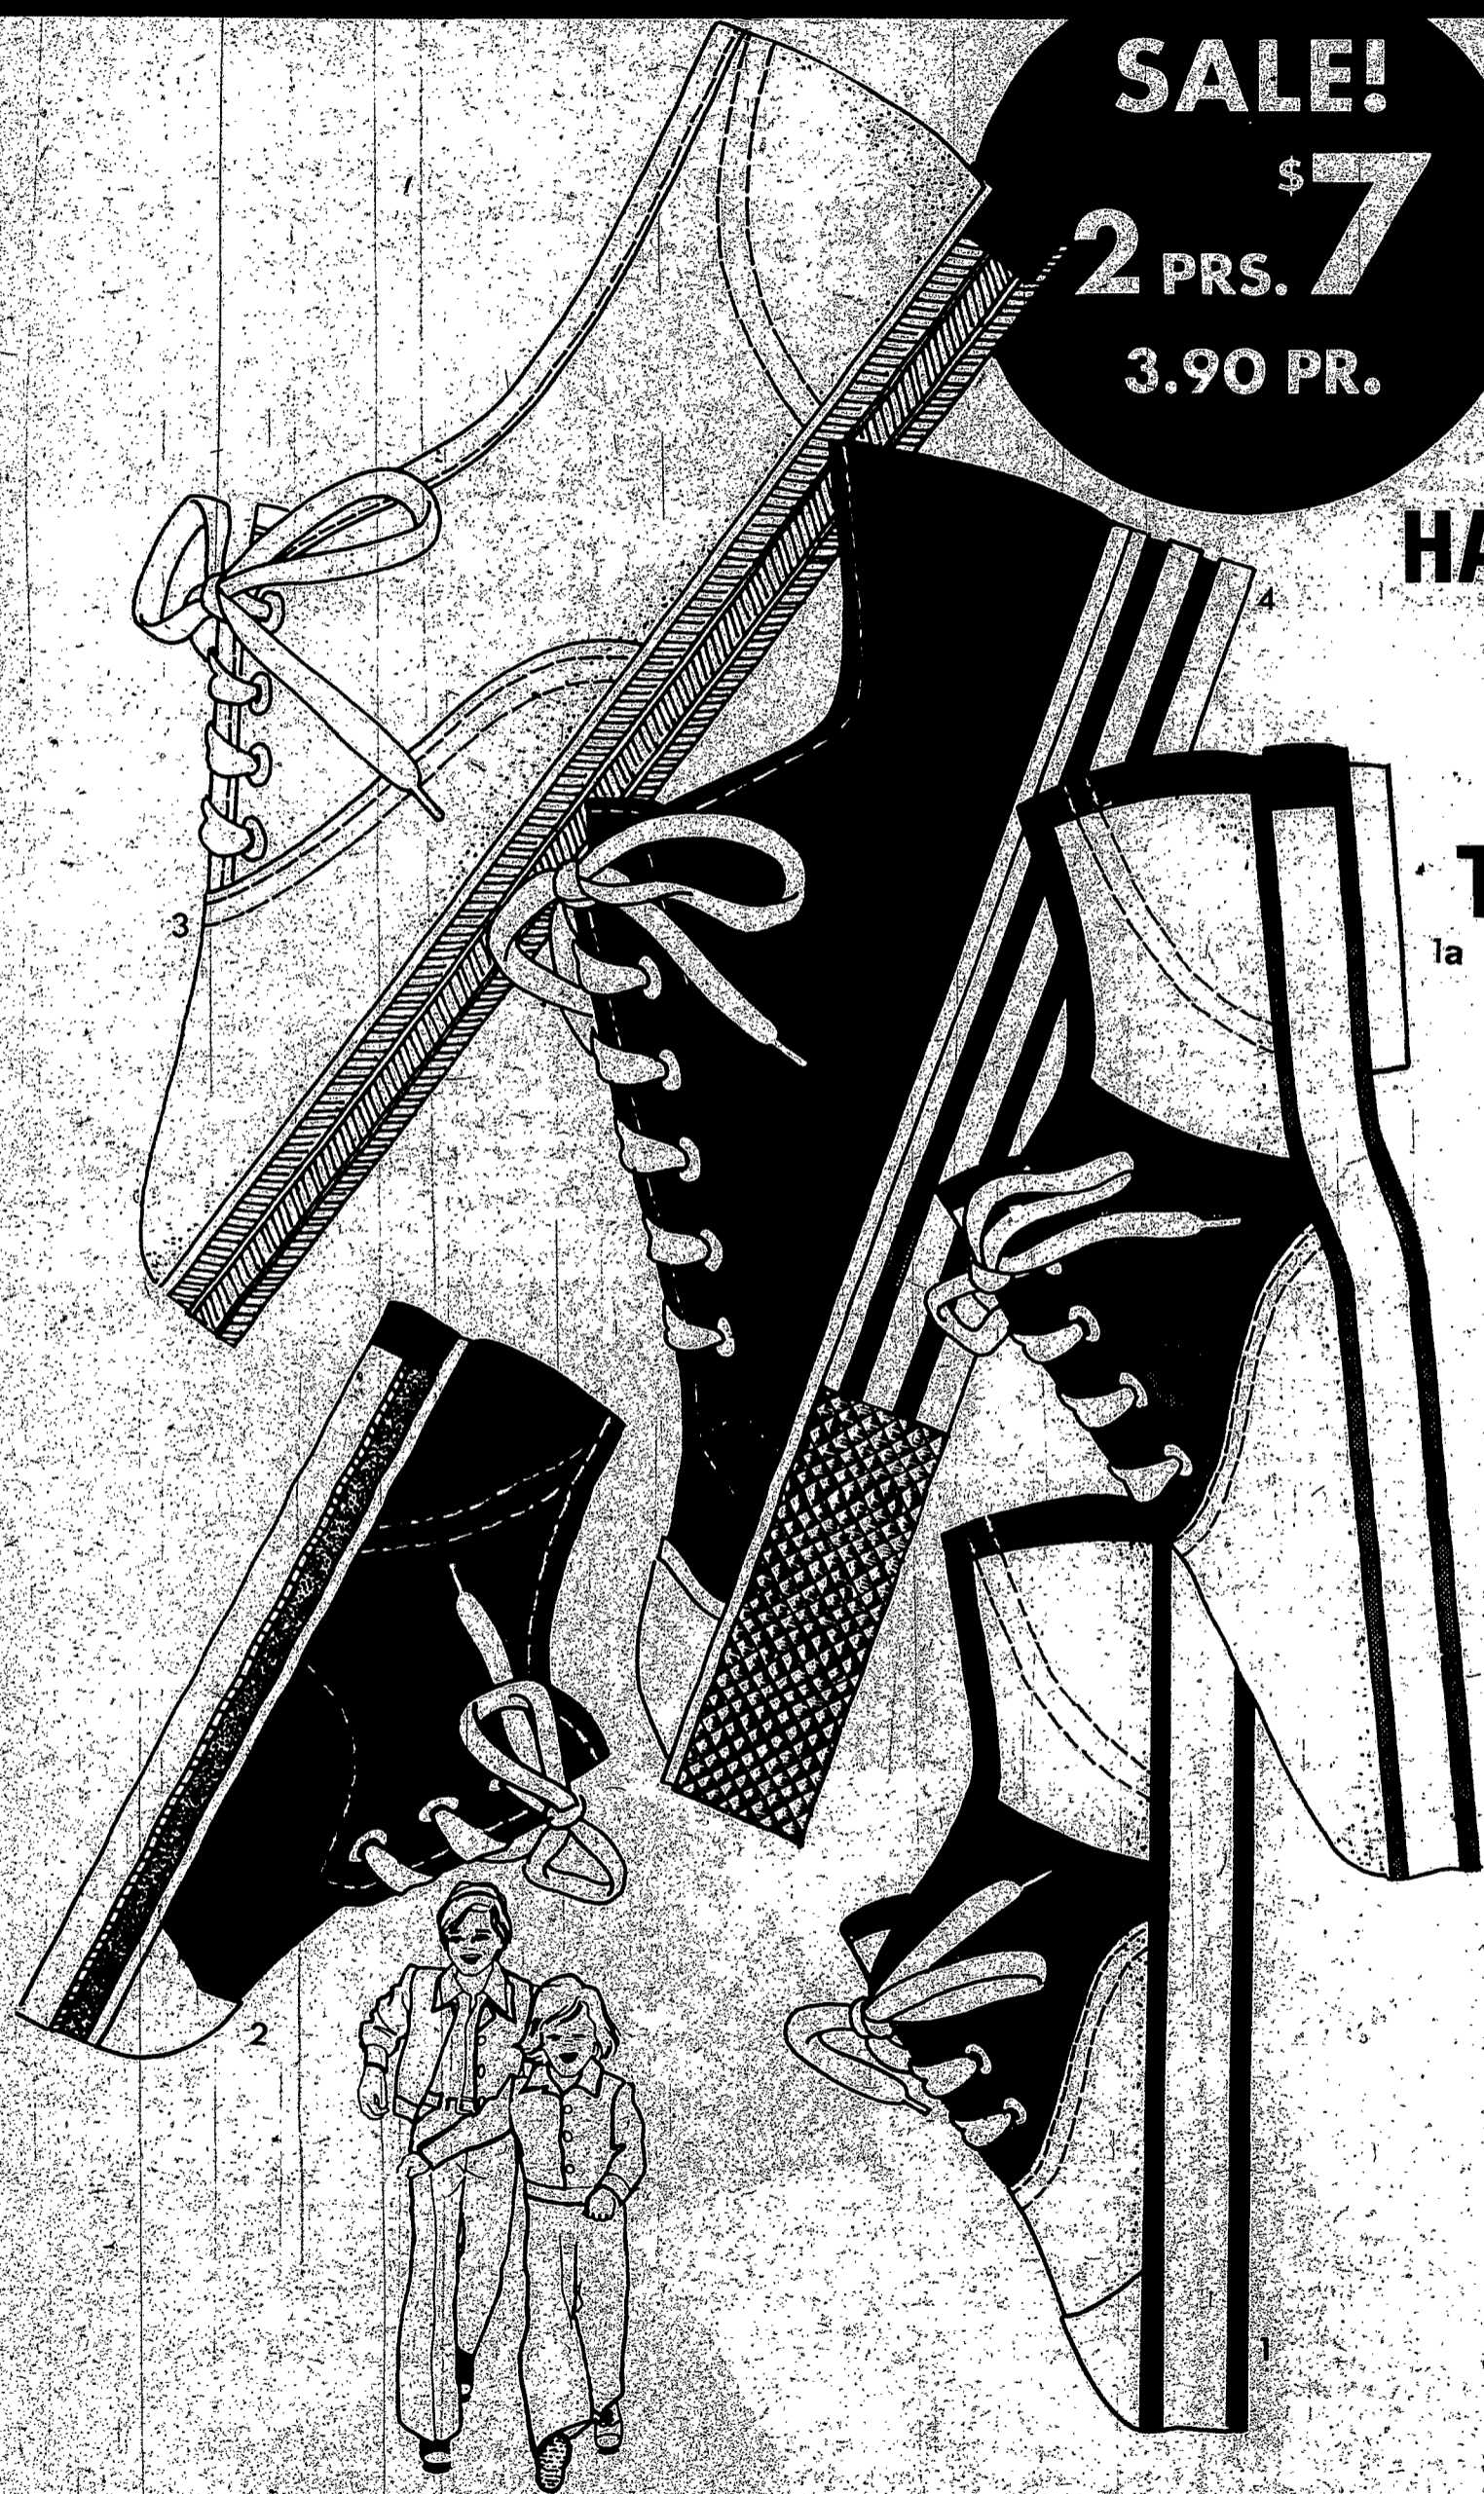

Sibley's Budget Stores

* DOWNTOWN * SOUTHTOWN * WOODBURN * BRIDGE * EASTVIEW

SALE!
\$ **7**
2 PRS.
3.90 PR.

HARD-TO-BEAT SNEAKERS FOR ALL THE FAMILY

- select irregulars from a famous maker
- durable canvas uppers, rugged rubber soles
- cushioned insoles for comfort in action
- completely washable