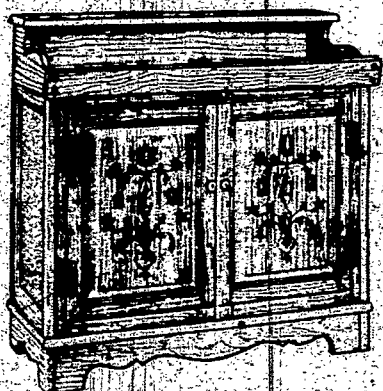

## THE DRY SINK

Rich in the heritage of our Colonial days, model 6564, delightfully enhanced by decorative doors, includes a solid-state Stereo FM/AM Radio, Phonograph, 8-Track Tape Player, and four speakers: two 10" Bass Woofers and two 3 1/2" Tweeters project thrilling sound. A beautiful way to take pride in our nation's heritage... and your home.

## THE SPICE CHEST

Model 6563—a delightful adaptation of Shaker-originated furniture of the mid-1700's, takes up slightly more than one square foot of floor space, yet contains: a solid-state Stereo FM/AM radio, built-in 8-Track Tape Player, plus four stereo speakers: two 6" Bass Woofers and two 3 1/2" Tweeters that beautifully project the sound of music.