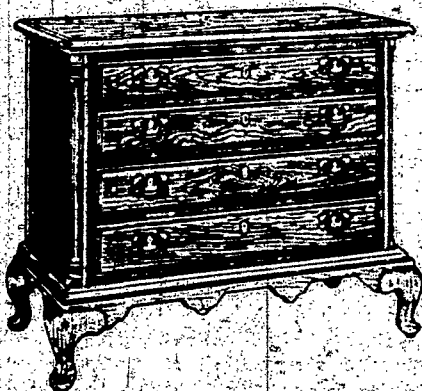

THE QUEEN ANNE

A graceful and elegant adaptation of southern Colonial furniture, model 6565 contains a solid-state Stereo FM/AM radio, Phonograph, 8-Track Tape Player, plus four speakers: Two 10" Bass Woofers and two 3 1/4" Tweeters that will bring you the full enjoyment of music.

Priced Under
$640

THE DRY SINK

Model 4574—a delightful re-creation of yesteryear, embellished with replicas of Pennsylvania Dutch tulip art—contains today's advanced video electronics to bring you superb 25" diagonal color viewing enjoyment. Videomatic one-button tuning with the electronic eye to automatically adjust the picture to changing room light. Super Bright Matrix Picture Tube plus highly reliable and energy saving 100% solid-state circuitry.

Priced Under
$750