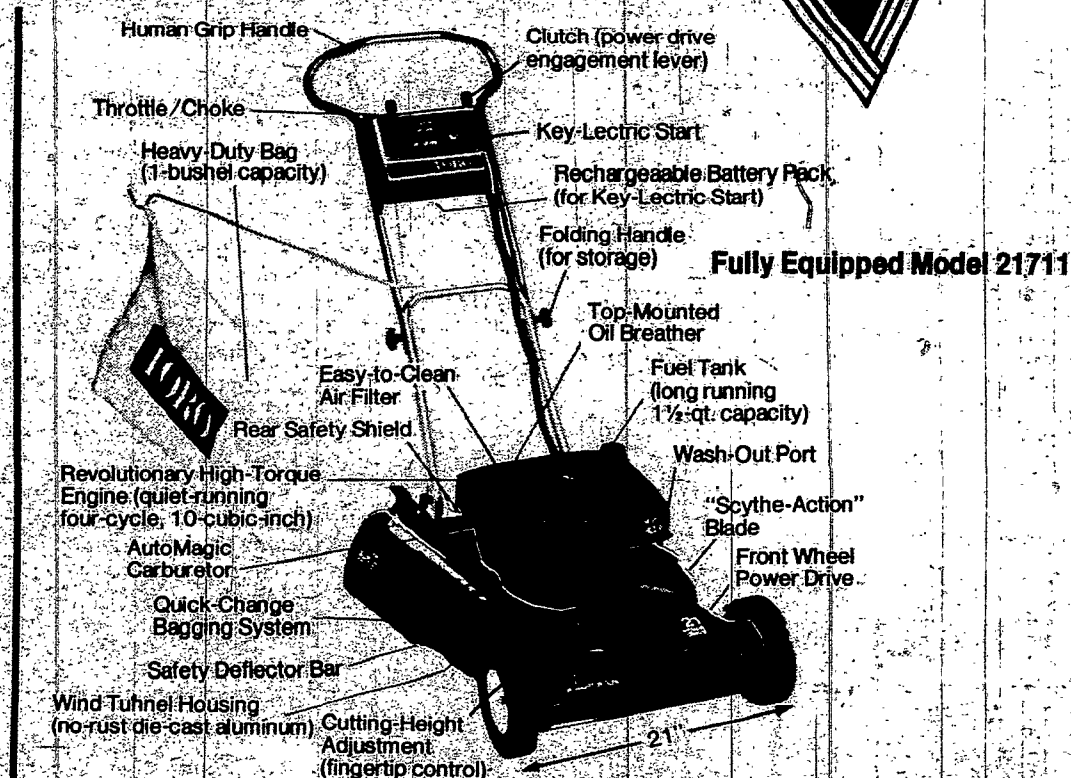

REPEAT OF A SELLOUT

SALE

Toro Grassmaster™

TORO Guardian®

FREE PARKING
IN FRONT OF
OUR STORE

Toro Whirlwind®

Toro Electric™ the cordless, gasless, battery-powered mower.

SALE
ENDS
MAY 1

RUDOLPH SCHMIDT'S

33 SOUTH AVE.

OPEN DAILY 9:45 TO 5:30—TUES. &
THURS. 9:45 TO 9—SAT. 9:45 TO 4:30

454-2840