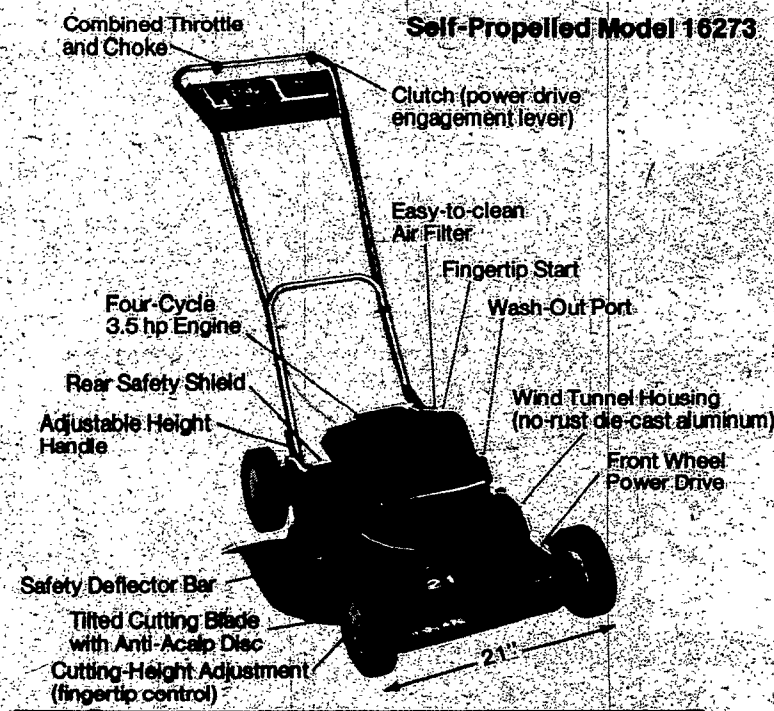

REPEAT OF A SELLOUT

SALE

Toro Grassmaster™

TORO Guardian®

FREE PARKING
IN FRONT OF
OUR STORE

Toro Whirlwind®

Toro Electric™ the cordless, gasless, battery-powered mower.

SALE
ENDS
MAY 1