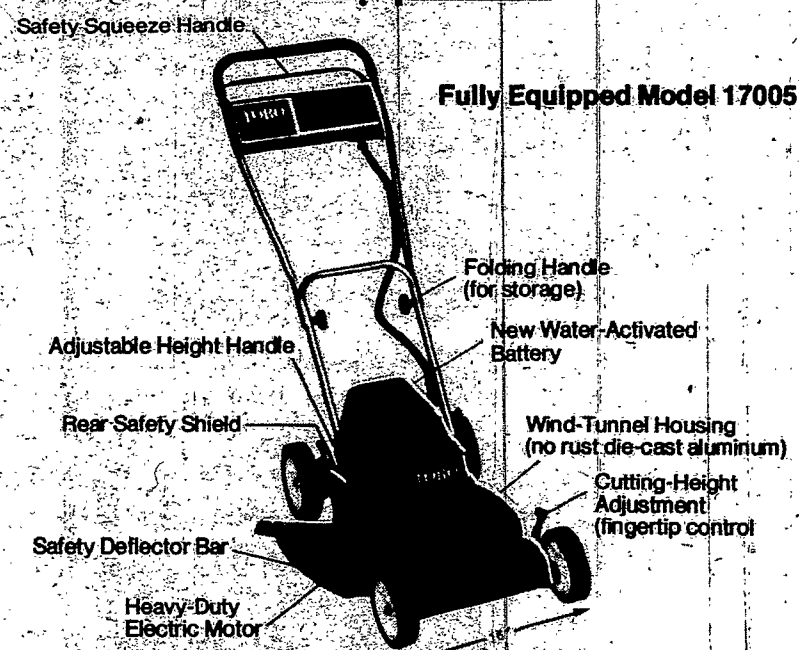

REPEAT OF A SELLOUT

SALE

Toro Grassmaster™

TORO Guardian®

FREE PARKING
IN FRONT OF
OUR STORE

Toro Whirlwind®

Toro Electric™ the cordless, gasless, battery-powered mower.

SALE
ENDS
MAY 1

RUDOLPH SCHMIDT'S

33 SOUTH AVE.

OPEN DAILY 9:45 TO 5:30—TUES. &
THURS. 9:45 TO 9—SAT. 9:45 TO 4:30

454-2840