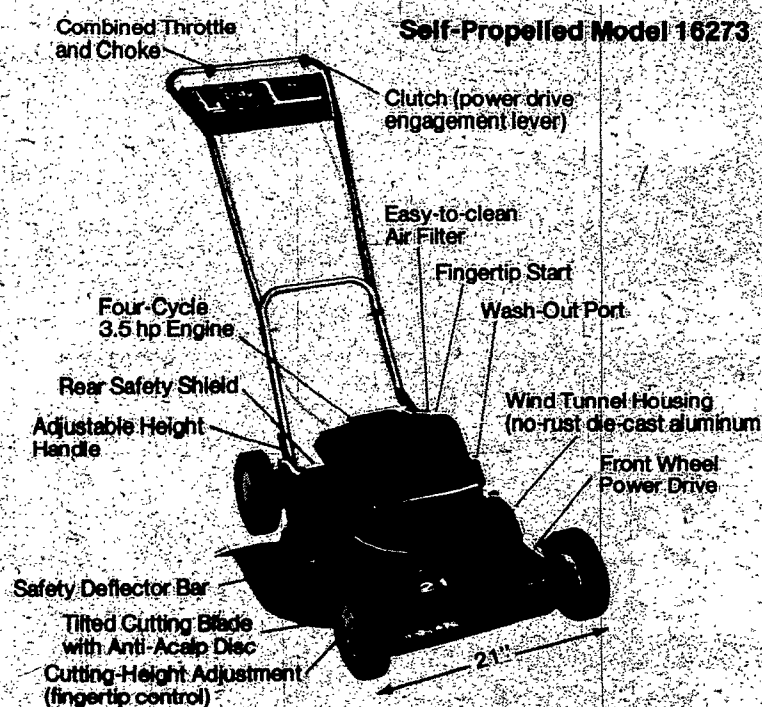

REPEAT OF A SELLOUT

SALE

Toro Grassmaster™

TORO Guardian®

FREE PARKING
IN FRONT OF
OUR STORE

Toro Whirlwind®

Toro Electric™ the cordless, gasless, battery-powered mower.

SALE
ENDS
MAY 1