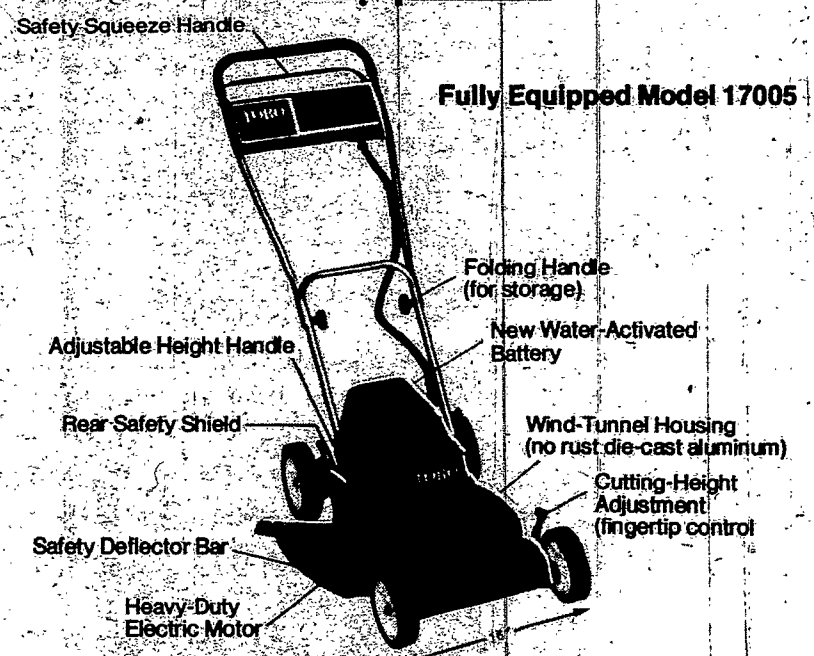

REPEAT OF A SELLOUT

SALE

Toro Grassmaster™

TORO Guardian®

FREE PARKING
IN FRONT OF
OUR STORE

Toro Whirlwind®

Toro Electric™ the cordless, gasless, battery-powered mower.

SALE
ENDS
MAY 1