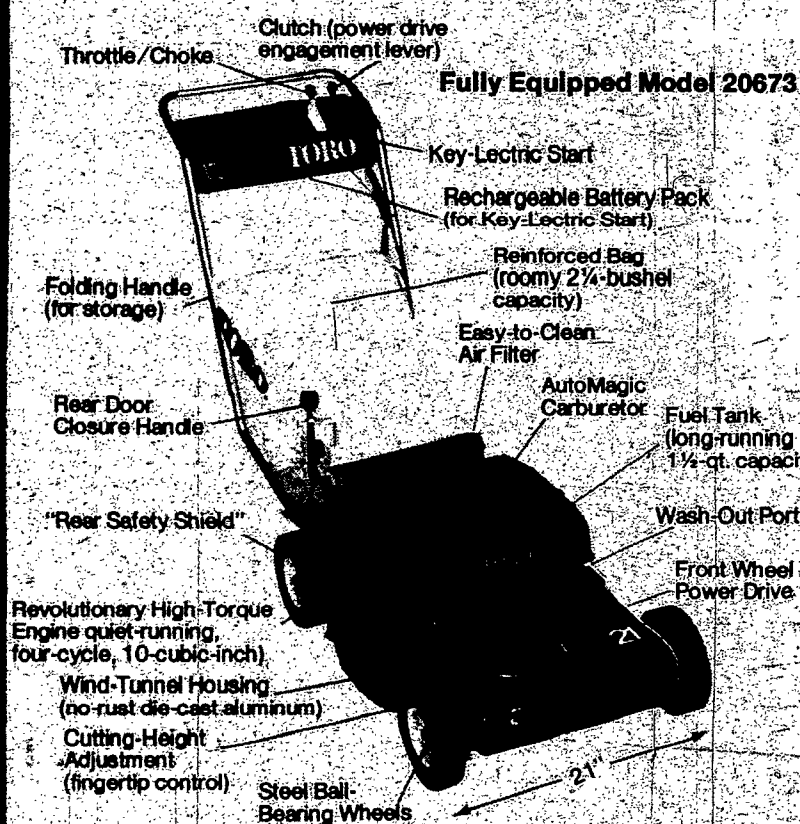

REPEAT OF A SELLOUT

SALE

Toro Grassmaster™

TORO Guardian®

FREE PARKING
IN FRONT OF
OUR STORE

Toro Whirlwind®

Toro Electric™ the cordless, gasless, battery-powered mower.

SALE
ENDS
MAY 1