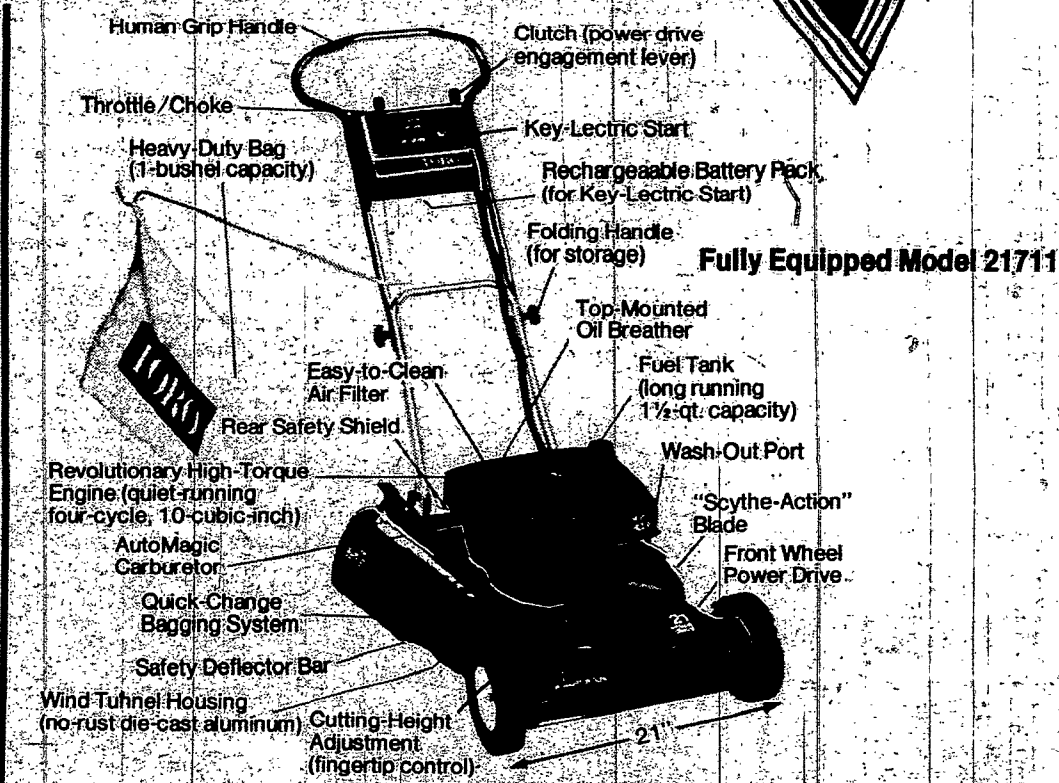

REPEAT OF A SELLOUT

SALE

Toro Grassmaster™

TORO Guardian®

FREE PARKING
IN FRONT OF
OUR STORE

Toro Whirlwind®

Toro Electric™ the cordless, gasless, battery-powered mower.

SALE
ENDS
MAY 1

RUDOLPH SCHMIDT'S

33 SOUTH AVE.

OPEN DAILY 9:45 TO 5:30—TUES. &
THURS. 9:45 to 9—SAT. 9:45 to 4:30

454-2840