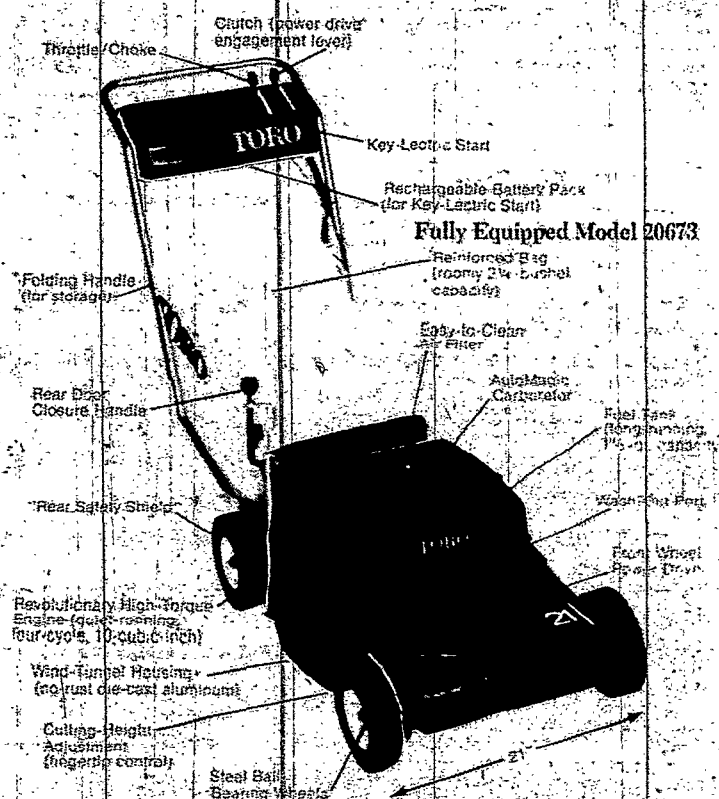

REPEAT OF A SELLOUT

SALE

Toro Guardian[®] TORO Grassmaster[™]

FREE PARKING
IN FRONT OF
OUR STORE

Toro Whirlwind[®]

Toro Electric[™] the cordless, gasless, battery-powered mower.

SALE
ENDS
MAY 1

RUDOLPH SCHMIDT'S

33 SOUTH AVE.

OPEN DAILY 9:45 TO 5:30—TUES. & THURS. 9:45 TO 9—SAT. 9:45 TO 4:30

454-2840