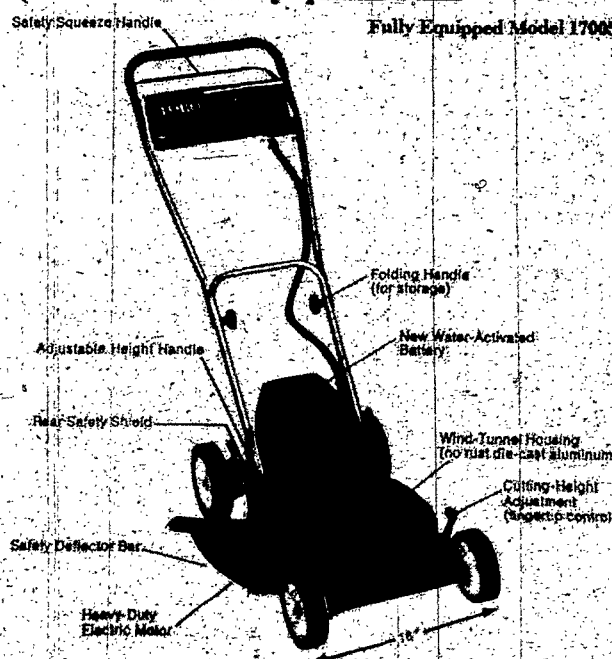

REPEAT OF A SELLOUT

SALE

Toro Guardian[®] TORO

Grassmaster[™]

FREE PARKING
IN FRONT OF
OUR STORE

Toro Whirlwind[®]

Toro Electric[™] the cordless, gasless, battery-powered mower.

SALE
ENDS
MAY 1

RUDOLPH SCHMIDT'S

33 SOUTH AVE.

OPEN DAILY 9:45 TO 5:30—TUES. & THURS. 9:45 TO 9—SAT. 9:45 TO 4:30

454-2840