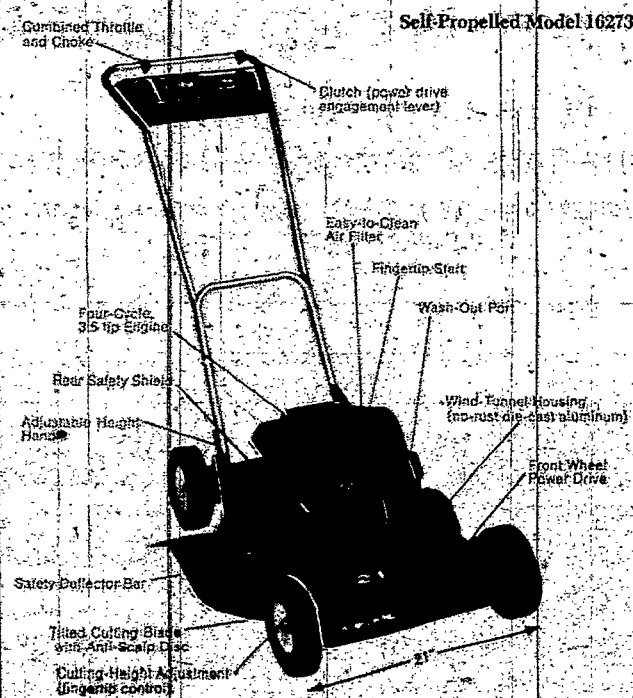

REPEAT OF A SELLOUT

SALE

Toro Guardian[®] TORO Grassmaster[™]

FREE PARKING
IN FRONT OF
OUR STORE

Toro Whirlwind[®]

Toro Electric[™] the cordless, gasless, battery-powered mower.

SALE
ENDS
MAY 1

RUDOLPH SCHMIDT'S

33 SOUTH AVE.

OPEN DAILY 9:45 TO 5:30—TUES. & THURS. 9:45 TO 9—SAT. 9:45 TO 4:30

454-2840