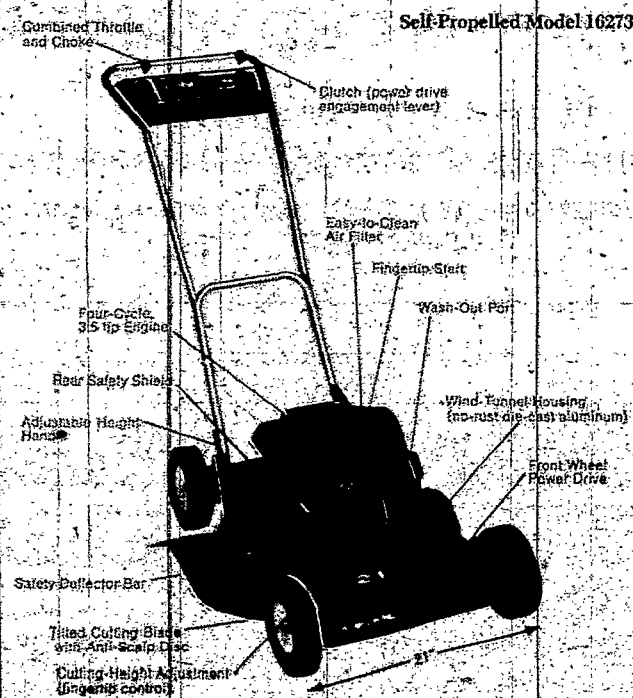

REPEAT OF A SELLOUT

SALE

Toro Guardian[®] TORO

Grassmaster[™]

FREE PARKING
IN FRONT OF
OUR STORE

Toro Whirlwind[®]

Toro Electric[™] the cordless, gasless, battery-powered mower.

SALE
ENDS
MAY 1

RUDOLPH SCHMIDT'S

33 SOUTH AVE.

OPEN DAILY 9:45 TO 5:30—TUES. & THURS. 9:45 TO 9—SAT. 9:45 TO 4:30

454-2840