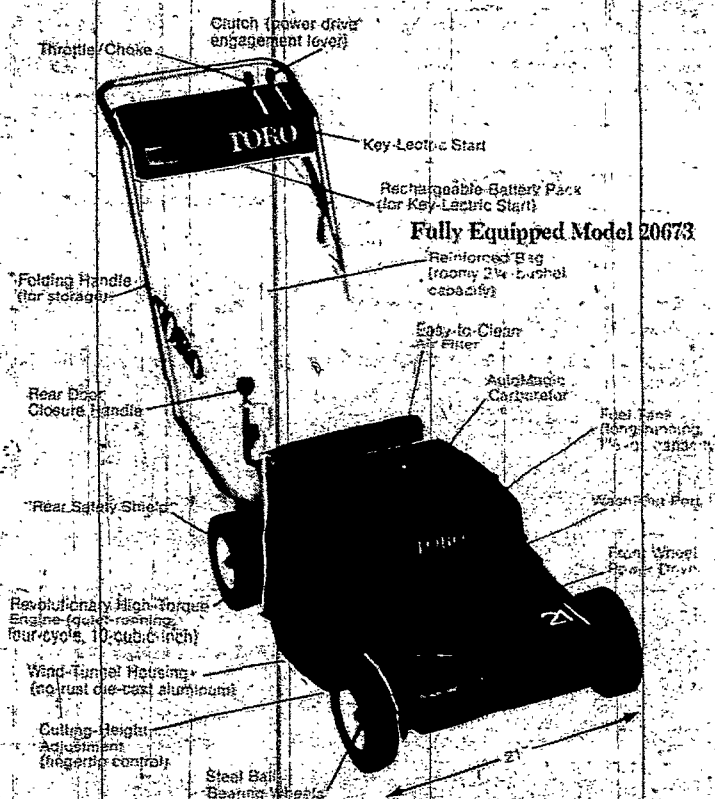

REPEAT OF A SELLOUT

SALE

Toro Guardian[®] TORO

Grassmaster[™]

FREE PARKING
IN FRONT OF
OUR STORE

Toro Whirlwind[®]

Toro Electric[™] the cordless, gasless, battery-powered mower.

SALE
ENDS
MAY 1

RUDOLPH SCHMIDT'S

33 SOUTH AVE.

OPEN DAILY 9:45 TO 5:30—TUES. & THURS. 9:45 TO 9—SAT. 9:45 TO 4:30

454-2840