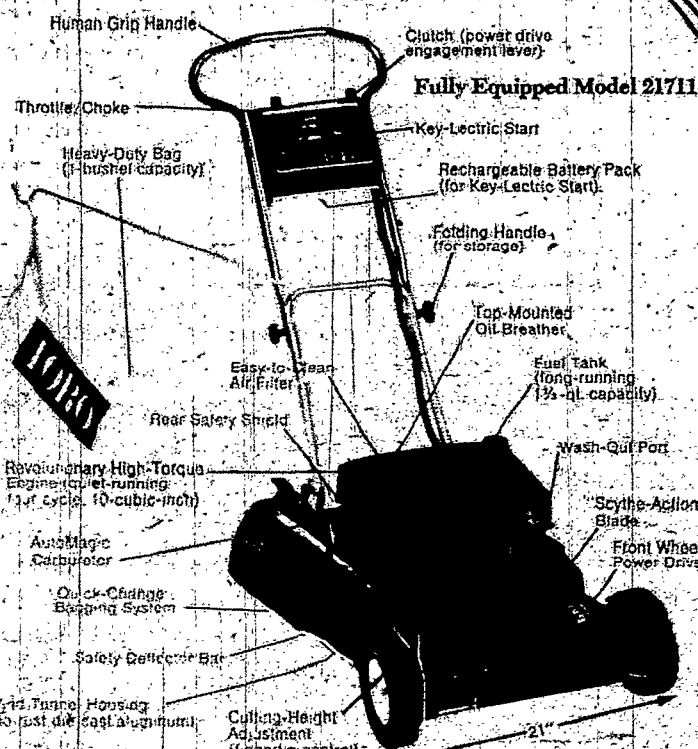

REPEAT OF A SELLOUT

SALE

Toro Guardian[®] TORO

Grassmaster[™]

FREE PARKING
IN FRONT OF
OUR STORE

Toro Whirlwind[®]

Toro Electric[™] the cordless, gasless, battery-powered mower.

SALE
ENDS
MAY 1

RUDOLPH SCHMIDT'S

33 SOUTH AVE.

OPEN DAILY 9:45 TO 5:30—TUES. & THURS. 9:45 TO 9—SAT. 9:45 TO 4:30

454-2840