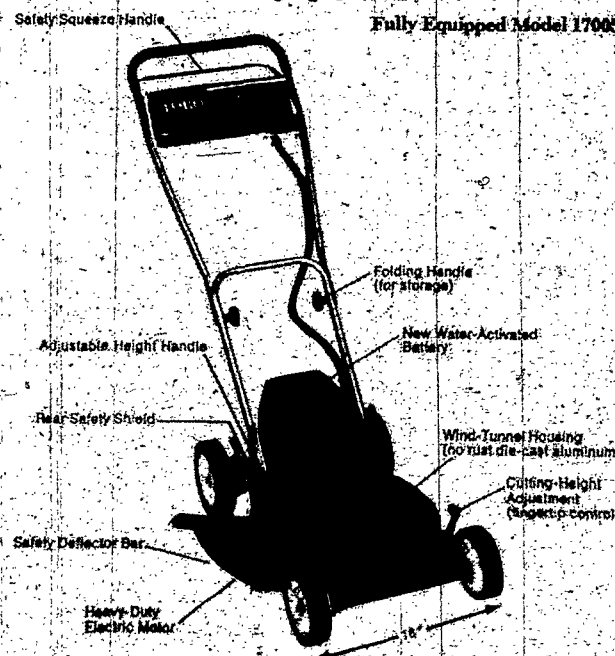

REPEAT OF A SELLOUT

SALE

Toro Guardian[®] TORO Grassmaster[™]

FREE PARKING
IN FRONT OF
OUR STORE

Toro Whirlwind[®]

Toro Electric[™] the cordless, gasless, battery-powered mower.

SALE
ENDS
MAY 1

RUDOLPH SCHMIDT'S

33 SOUTH AVE.

OPEN DAILY 9:45 TO 5:30—TUES. & THURS. 9:45 TO 9—SAT. 9:45 TO 4:30

454-2840