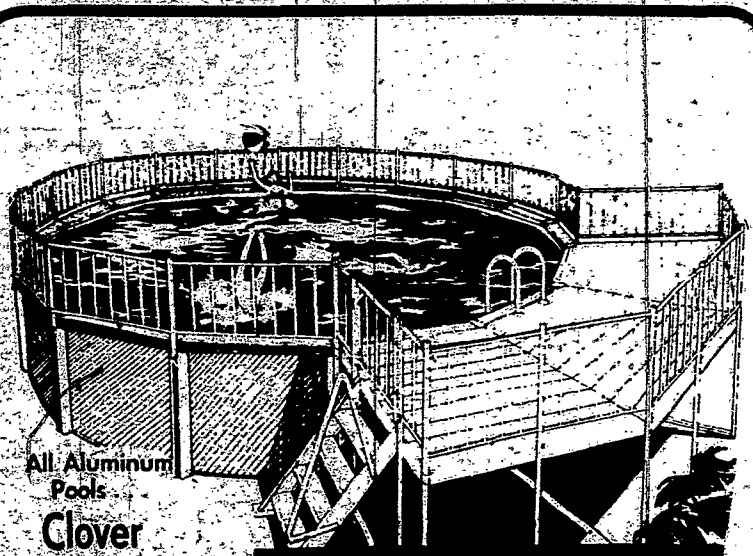

OTIS LUMBER

936 E. MAIN ST. 454-1526

OPEN DAILY 9-5, SAT 'til Noon

All Aluminum Pools

Clover Pool has a Full Line of 1976 Pools on display

Clover Pool West
1227 RIDGEWAY AVENUE OPEN!

Mon., Thur., 10-5;
Fri., 10-9; Sat., 10-5; Sun., 12 'til 4

DON'T WAIT! PLAN YOUR SUMMER EXCITEMENT NOW!

IT'S LIKE A RESORT IN YOUR OWN BACKYARD!

Last Few Weeks take Advantage of Pre-Season Sales

CLOVER POOL SUPPLY^{N.C.}

1612 RIDGE RD. EAST
BETWEEN CULVER & GOODMAN
Phone 342-9787
DAILY & SATURDAY 10-5

1227 RIDGEWAY
Phone 254-0300