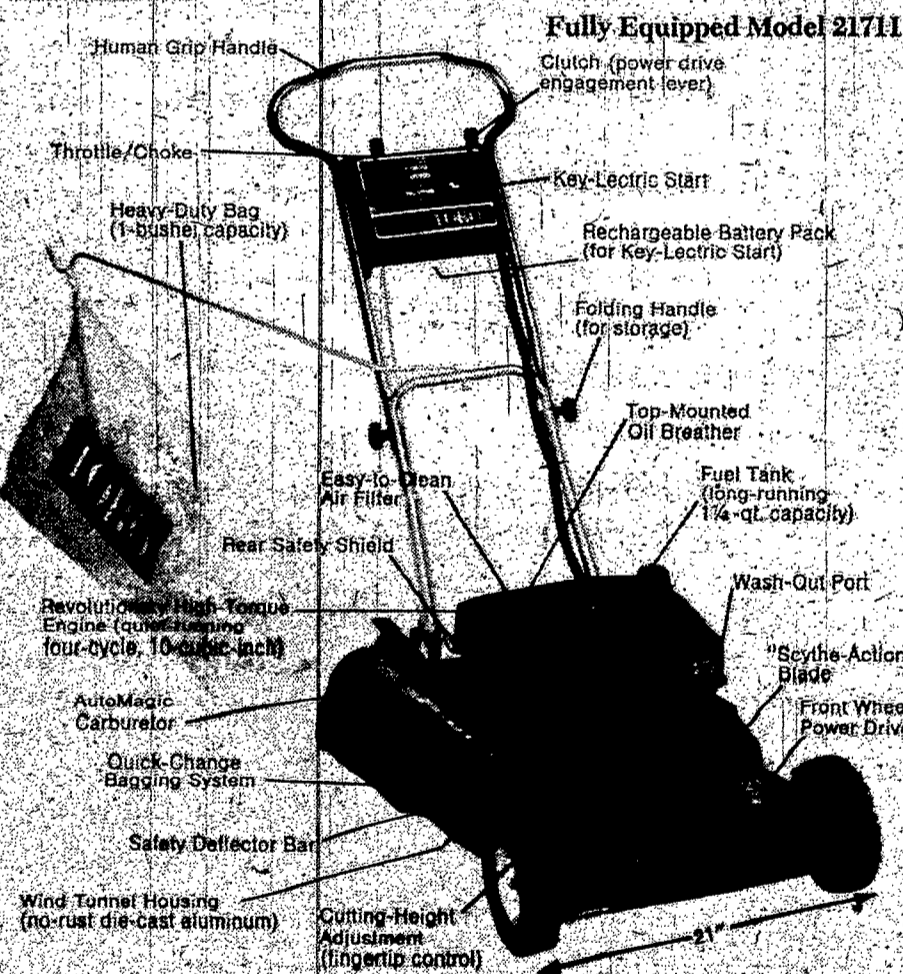

Are raindrops falling on your head? Check for roof damage before storm

One sure way to discover whether your roof is leaking is to look for signs of water damage during a heavy rain. The problem then becomes one of waiting until the rain stops, since you can't get the roof fixed while it's raining.

VANITIES
24" WHITE \$41
WITH BOWL
AND FAUCET

**ODD LOT
CABINETS PRICED
AT COST
AND BELOW**

KITCHEN APPLIANCE SPECIAL

30" RANGE GAS OR ELECTRIC
ONLY \$138

ELECTRIC COOK TOPS ONLY \$55

DOMESTIC WAREHOUSE

780 EMERSON ST.

HOURS: MON. 10-9
TUES.-THURS. 10-5
FRI. 10-9, SAT. 9-7

OUTLET

RUDOLPH SCHMIDT'S RED TAG

SALE

Toro Guardian

Grassmaster

SALE PRICE **\$249.00**

FREE PARKING
IN FRONT OF
OUR STORE

SALE PRICE **\$299.00**

RUDOLPH SCHMIDT'S

33 SOUTH AVE.

OPEN DAILY 9:45 TO 5:30—TUES. & THURS. 9:45 TO 9—SAT. 9:45 TO 4:30

SALE ENDS
MAY 1

454-2840