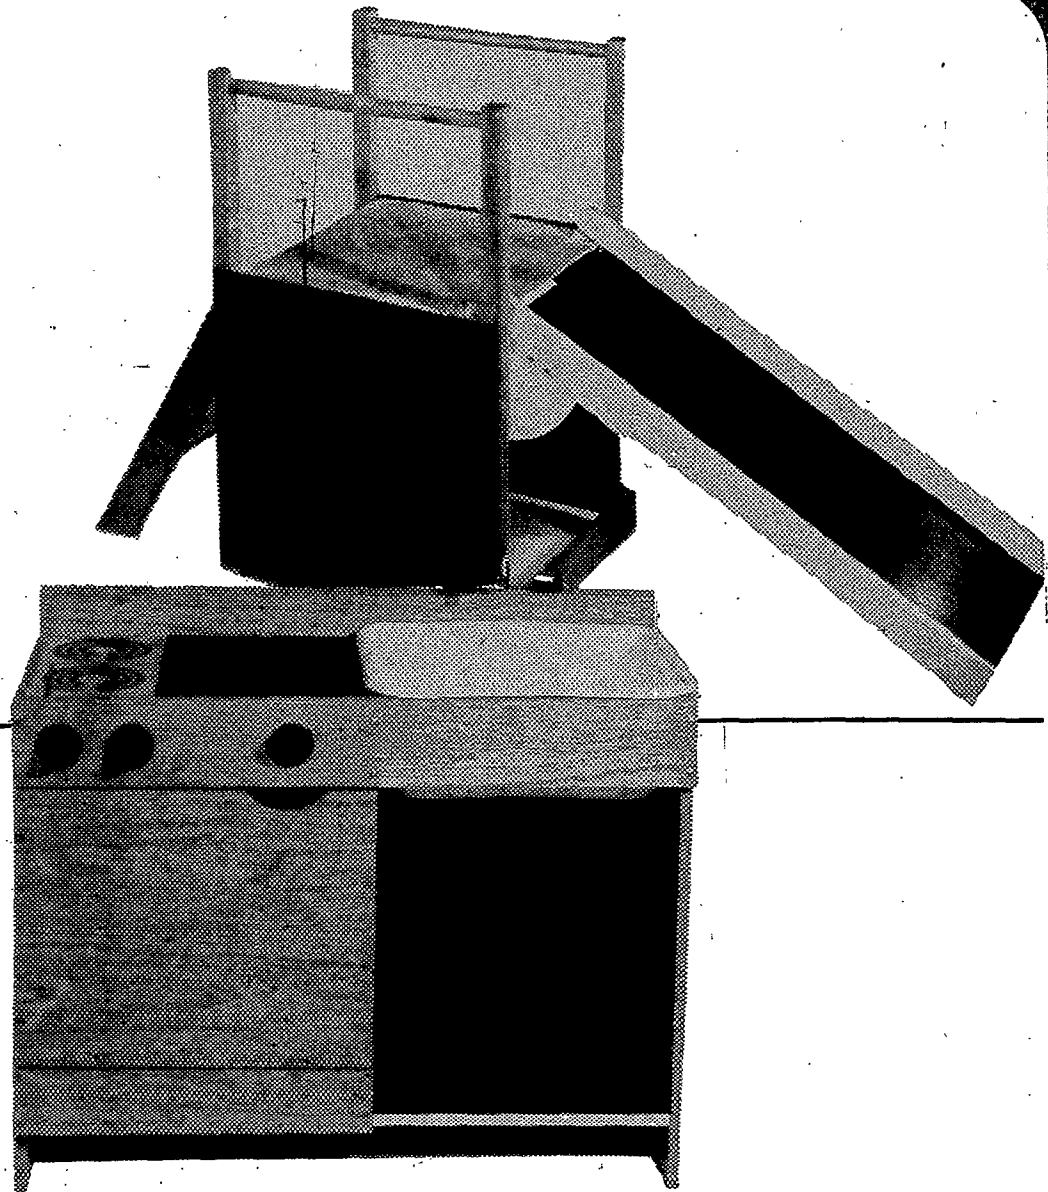

SIBLEY'S, AGLOW WITH CHRISTMAS

GILDED GIFT CERTIFICATES are an always-welcome gift. Available in any denominations. You simply fill in the amount and let us do the rest. The gold-wrapped box hangs on the tree or tucks into a stocking. All Sibley stores.

25% savings on Creative Indoor Playthings!

Creative Playthings® Indoor Gym House. Reg. 46.99, **34.99**. Up the ladder, down the slide, want to hide? As much fun as an outdoor playground! Versatile and sturdy wood construction for active boys and girls. Disassembles for storage. Platform 21" high, slide 36" long. Ages 1½ to 3 years.

Creative Playthings® Double Easel. Reg. 23.99, **17.99**. For future teachers and artists. Combination chalkboard and work easel. Both boards can be adjusted

separately for height. Trays hold pencils and brushes, catch chalk dust and dripping paint. For boys and girls 3 to 8.