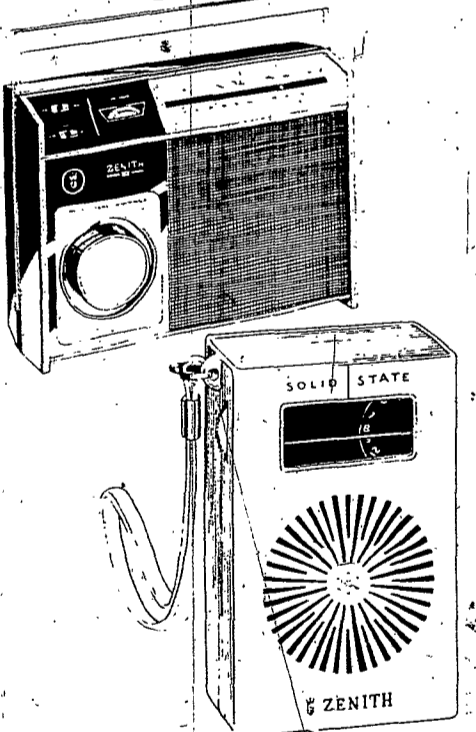

\$24.69

THE ROYAL E26 AM/FM CAMERA-STYLE PORTABLE

Vertical Slide Rule Tuning dial and Automatic Frequency Control. Complete with earphone.

SUGGESTED SELLING PRICE \$29.95

While They Last

\$19.97

THE ROYAL E71 10-TRANSISTOR AM PORTABLE

Precision Vernier Tuning. Automatic Gain Control. Hi-Lo Tone Switch.

SUGGESTED SELLING PRICE \$34.95

While They Last

\$21.88

THE ROYAL E10 AM POCKET PORTABLE

Quality Speaker. Rugged cabinet complete with earphone and battery in gift box.