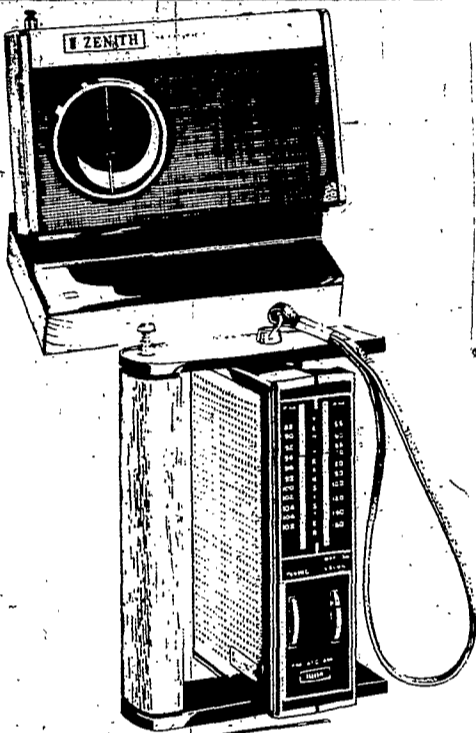

CHARLOTTE DOES IT Everyone needs a good deal SO WE BOUGHT THEM

To Offer Our Customers Unbelievable Savings On a One Time Only Basis Here They Are — While They Last!

THE ROYAL E27 AM/FM RECHARGEABLE PORTABLE

\$24.69

THE ROYAL E26 AM/FM CAMERA-STYLE PORTABLE

Vertical Slide Rule Tuning dial and Automatic Frequency Control. Complete with earphone.

SUGGESTED SELLING PRICE \$29.95

While They Last

\$19.97

THE ROYAL E71 10-TRANSISTOR AM PORTABLE

Precision Vernier Tuning. Automatic Gain Control. Hi-Lo Tone Switch.

SUGGESTED SELLING PRICE \$34.95

While They Last

\$21.88

THE ROYAL E10 AM POCKET PORTABLE

Quality Speaker. Rugged cabinet complete with earphone and battery in gift box.