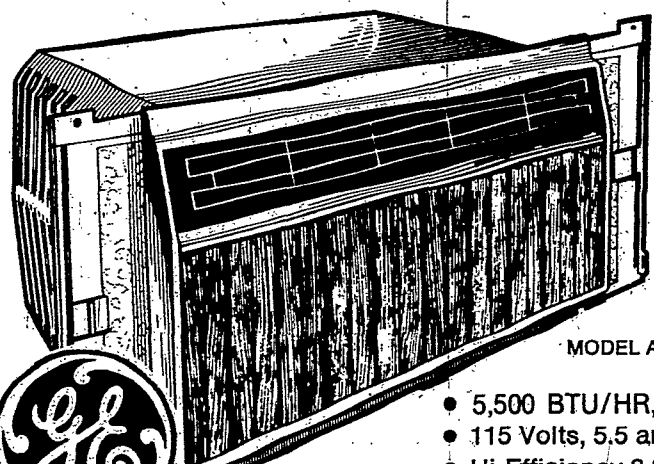

## Save 31%

in operating costs with this  
**GE HI-EFFICIENCY  
 ROOM AIR CONDITIONER**  
 Compared to our regular model of comparable capacity.

MODEL AGAE906

- 5,500 BTU/HR, cooling.
- 115 Volts, 5.5 amps.
- Hi-Efficiency 8.8 EER.
- Easy installation.
- 3 speeds.
- 10 position thermostat
- Dependable, efficient rotary compressor.