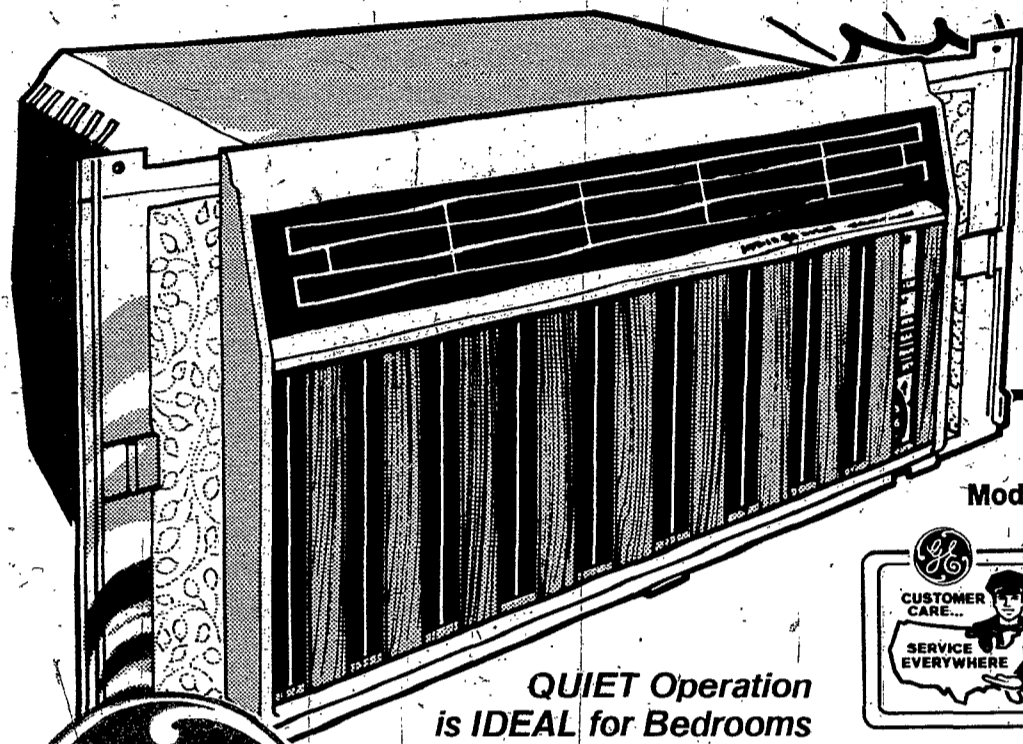

COSTS LESS TO RUN

than many others with comparable cooling capacities

General Electric High Efficiency 5500 BTU/H, 115 Volt SLUMBER LINE Air Conditioner

DRAWS ONLY

5.5 Amps.

625 Watts E.E.R. 8.8

Model AGAE906LA

price at only

199⁹⁵

QUIET Operation is IDEAL for Bedrooms

- 3 cooling or fan only speeds including low "slumber speed."
- Automatic 10-position thermostat.
- Easy-mount side panels help speed do-it-yourself installation.
- Simulated woodgrain front accents fine furniture styling.

Plugs into any adequately wired 115-volt grounded circuit.

†subject to local electrical codes

10 YEAR REPLACEMENT WARRANTY
 On outdoor case molded of LEXAN®
 Durable outdoor (weather side) case molded of LEXAN® resin CANT RUST and carries a TEN YEAR parts and service labor replacement warranty against failure due to a manufacturing defect.