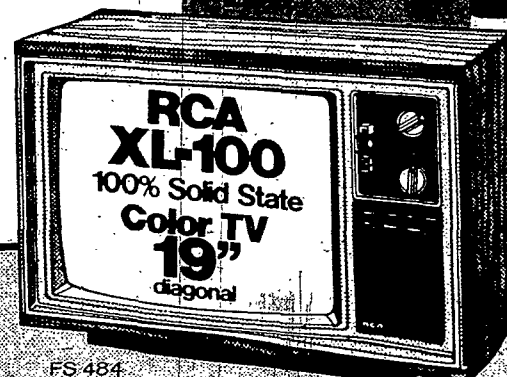

FS-484
• RCA XL-100, 100% solid state no chassis tubes to burn out.
• Super AccuColor black matrix picture tube for rich, brilliant color.
• VHF and UHF antennas included
• Automatic Fine Tuning

398.00

IT PAYS TO BUY BRAND NAMES FROM

CHARLOTTE

"Famous For Saving People Money"

APPLIANCES
3200 LAKE AVE.