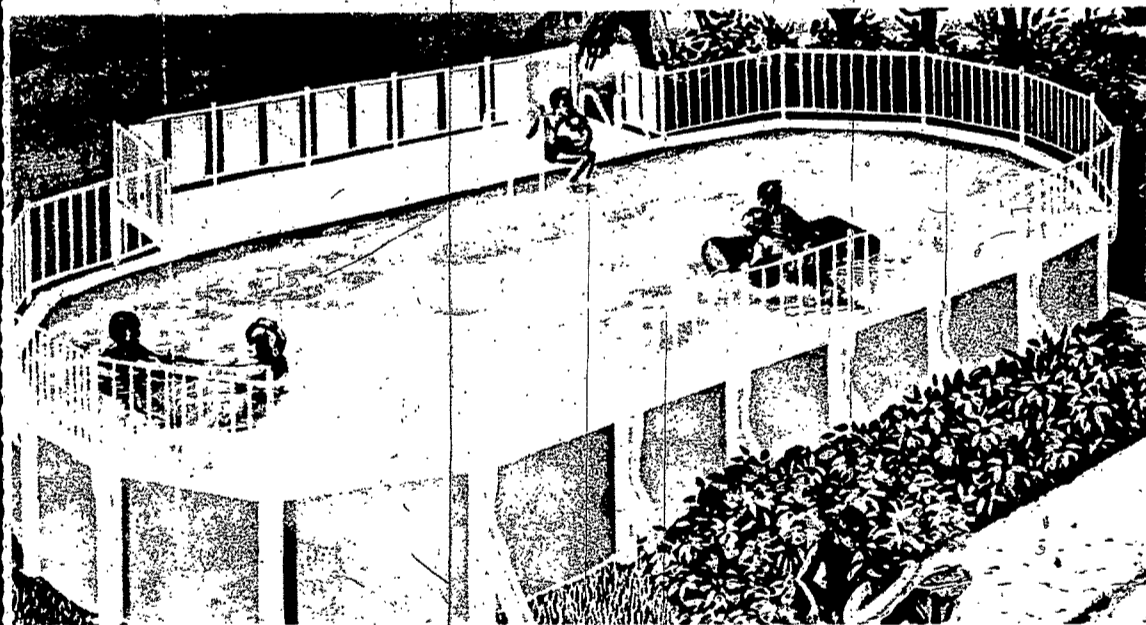

100% WESTERN STEER BEEF
GROUND STEAK SANDWICH

Brrr . . . !

- Frosted Root Beer
- Soft Ice Cream

Mmmm ! . . . Buttered Hots

Texas or Pork

Spring Hours: 11 A.M. to 10 P.M. Daily & Sun. Except Fri. & Sat. to 11 P.M.

New This Year!
TOM WAHL'S Chicken

Beautiful New Doughboy & Muskin Swimming Pools

MUSKIN

33 ft. x 18 ft.

Wide, luxurious aluminum decks finished with white non-slip textured surface. New design decorator colored privacy panels. Sturdy all Galvalume® fence panels finished in gleaming white. Rigid long-lasting all Galvalume® structure. Inward opening safety gate with lockable latch. Swing-up all aluminum outside safety ladder with looped handrails for easy access. Ladder locks in up position for complete peace of mind. Deluxe aluminum inside access ladder with large looped handrails and non-slip moulded steps.