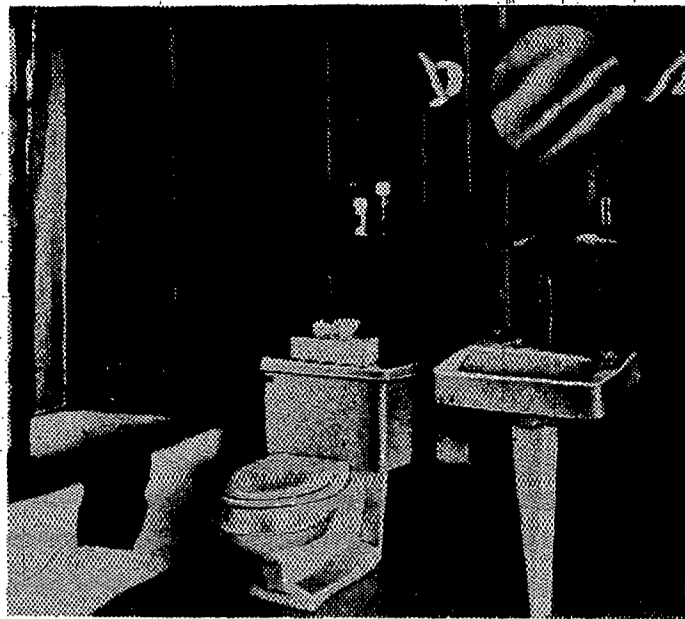

So when you get around to actually doing your remodeling, you must be realistic and look for the things that fit your life style, budget and space available.

Any type of home but just because you've got an average home, that doesn't mean you have to sacrifice storage space — good lighting — or high style decor. And that's why the editors of Better Homes and Gardens magazine, in cooperation with Eljer Plumbingware, developed eight new bathrooms designed for the average home.

Two of the more popular designs are called Barnwood Galore and The Sauna Bath.

Barnwood Galore utilizes barnwood siding and wooden shutters. It's a unique, striking use of

DARK VIKING BEAUTY, and modern bath practicality, are combined in this design for the standard size bath, called simply "The Sauna Bath." Fixtures by Eljer.