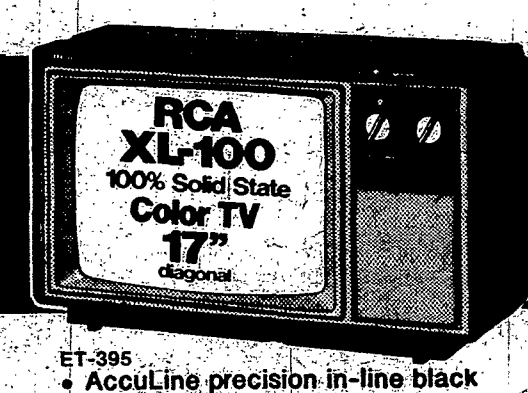

NEW FOR 1975 FROM RCA

**NEVER BEFORE AT THIS LOW PRICE!**

**RCA XL-100**  
100% solid state.

A lot of color TV for the money! No fancy furniture frills to pay for... The Gladwin is a nicely styled, compact table model that comes with a set of legs you can easily attach to make it a console!

- RCA XL-100, 100% solid state reliability—no chassis tubes to burn out.
- Super AccuColor black matrix picture tube for rich, brilliant color.
- Automatic Fine Tuning.

- Conserves energy! 100% solid state chassis uses 48 percent less power than comparable RCA sets with tubes. Uses no power when turned off. Instant sound.
- VHF and UHF antennas.

- ET-353
- RCA XL-100, 100% solid state no chassis tubes to burn out.
- AccuLine precision in-line black matrix picture tube system
- Simplified servicing. Eleven plug-in AccuCircuit® modules

**328.00**

- ET-395
- AccuLine precision in-line black matrix picture tube system
- RCA XL-100, 100% solid state no chassis tubes to burn out.
- Automatic Fine Tuning.
- Convenient "click" selection for all channels—both VHF and UHF.