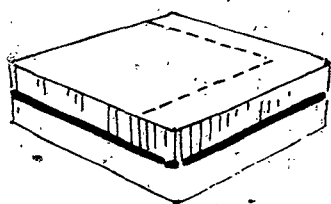

McCurdy's

FEBRUARY FURNITURE & HOME FURNISHINGS

repeat of a sensational sale!

SIMMONS BACKREST

Extra Firm Mattress exclusively at at McCurdy's

Queen size mattress or box spring usually 139.95 each

99.90 each

Queen size gives you 20% more room than full size

King size mattress and box spring set, usually 399.95

289.90

King size is 50% roomier than full size

Twin size mattress or box spring, usually 89.95

59.90 ea.

Full size mattress or box spring, usually 109.95

79.90 each

Queen size mattress or box spring, usually 139.95

99.90 each

King size mattress and box spring set, usually 399.95 3-pc. set

289.90 3-pc. set

SIMMONS SAID "YES" to our request for a repeat of a storewide mattress sale featuring our extra firm Backrest mattress with the former Beautyrest® cover. Note these desirable features — they all add up to extra sleeping comfort: