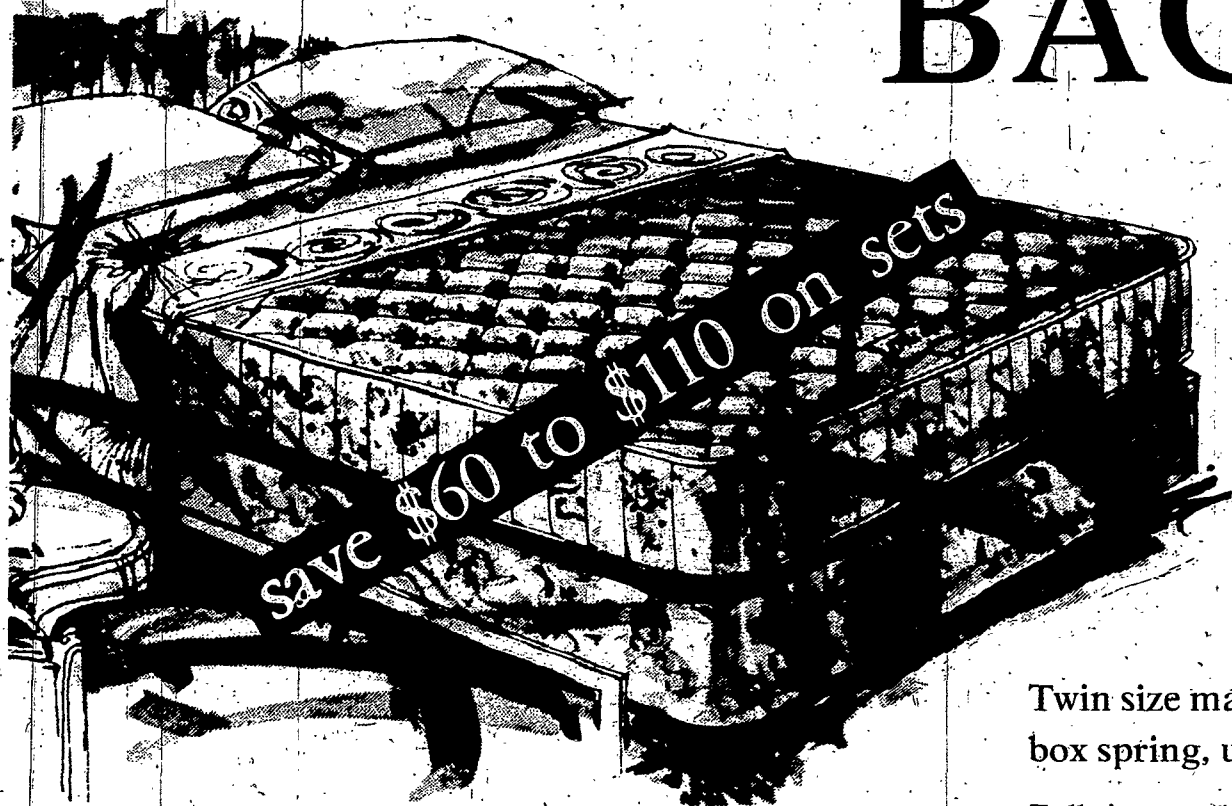

McCurdy's

FEBRUARY FURNITURE & HOME FURNISHINGS

repeat of a sensational sale!

SIMMONS BACKREST

Extra Firm Mattress exclusively at at McCurdy's

Queen size mattress or box spring usually 139.95 each

99.90 each

Queen size gives you 20% more room than full size

King size mattress and box spring set, usually 399.95

289.90

King size is 50% roomier than full size

Twin size mattress or box spring, usually 89.95

59.90 ea.

Full size mattress or box spring, usually 109.95

79.90 each

Queen size mattress or box spring, usually 139.95

99.90 each

King size mattress and box spring set, usually 399.95 3-pc. set

289.90 3-pc. set

SIMMONS SAID "YES" to our request for a repeat of a storewide mattress sale featuring our extra firm Backrest mattress with the former Beautyrest® cover. Note these desirable features — they all add up to extra sleeping comfort: