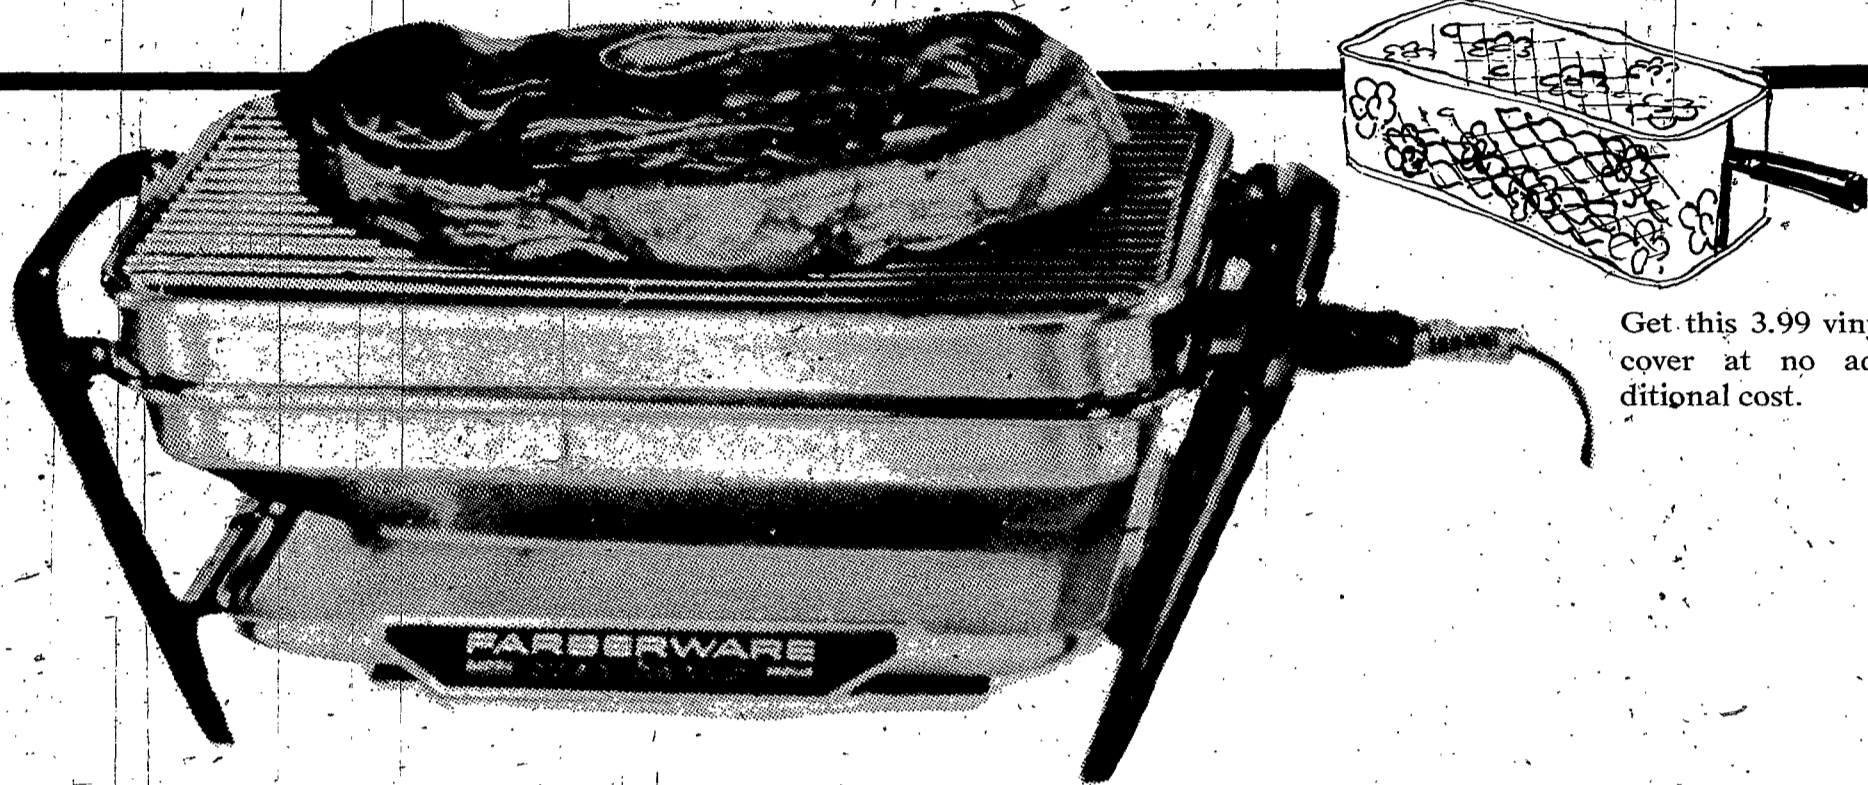

get
more value
at

McCurdy's

Get this 3.99 vinyl cover at no additional cost.

special! save 11.99

**FARBERWARE® OPEN HEARTH®
ELECTRIC BROILER**

reg. 41.98 **29.99**

Enjoy the benefits of smokeless spatter-free "Open Hearth" cooking with a large 10"x15" broiling surface. Crafted in gleaming stainless steel for easy cleaning. The secret of "Open Hearth" flavor is as old as cooking itself — air circulates around the cooking meat, allows it to "breathe". This "cool zone" method seals in the natural juices. Only fat is drained off, assuring less loss of meat nutrients and more healthful flavorful meals.

Small Electrics (89) Fifth Floor, Midtown and all McCurdy stores

special! save 5.00

**FARBERWARE® AUTOMATIC
2 to 4 CUP COFFEE MAKER**

reg. 24.99 **19.99**

Farberware's "Super Fast" coffee makers start to perk in just 17 seconds! Brews real coffee faster than instant. 2 cups in 2½ minutes; keeps coffee hot for hours. Stainless steel for easy cleaning.