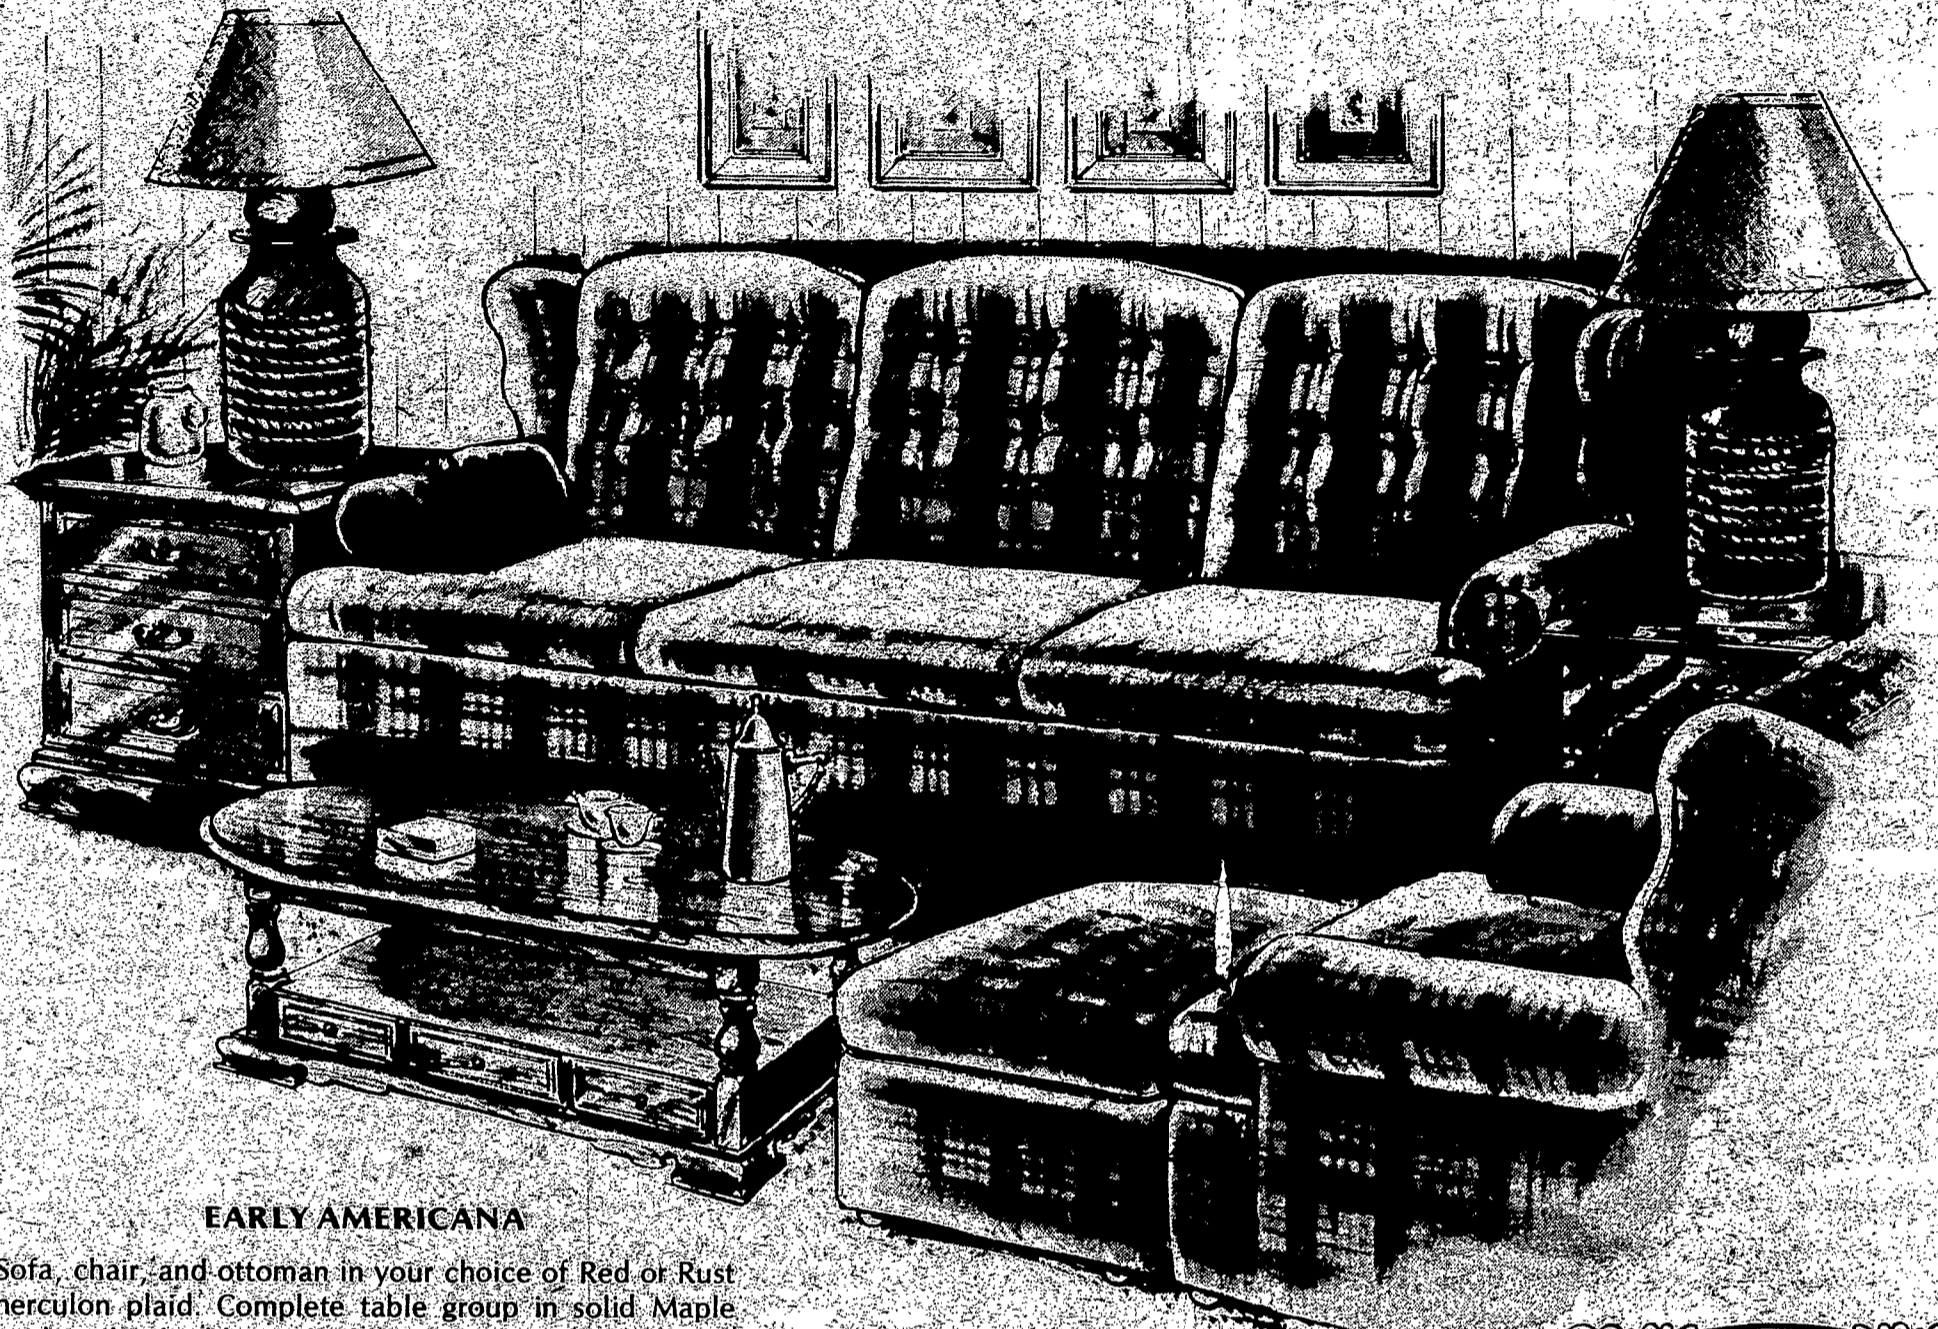

WIN WEEK!

"WHIP INFLATION NOW" . . . SPECIAL SAVINGS THIS WEEK!

EARLY AMERICANA

Sofa, chair, and ottoman in your choice of Red or Rust herculon plaid. Complete table group in solid Maple oval cocktail table, end table, and square drawer comode. 2 correlated table lamps.