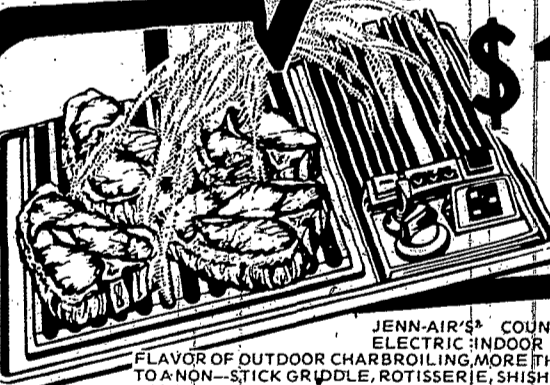

# \$1.79

SQ. YD.

## DRIVEWAY SEALER

FAMOUS KOPPERS TAR EMULSION HELPS PROTECT AND SEALS YOUR DRIVEWAY  
CASH OR CHARGE AND CARRY **\$6.99**  
5 GAL PAIL

NO EXHAUST HOOD NEEDED

## INDOOR GRILL BY JENN-AIR

Electric Indoor Grill by Jenn-Air. Have that Charcoal Flavor all Year Round - No Hood Needed. Many Accessories Available: Griddle, Deep Fry-Rotisserie, Shish Kebab. #2360EGS

\*15 WORTH OF STEAK FREE