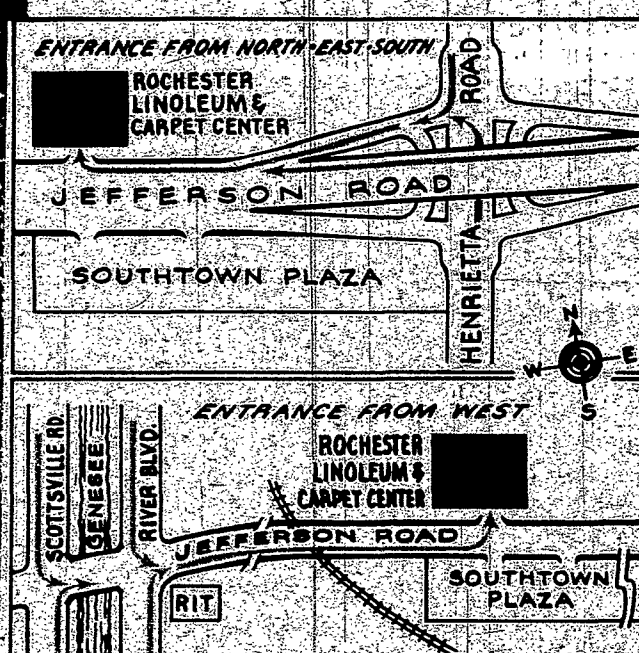

HURRY IN AND MAKE YOUR SELECTION. THEN TAKE A FULL 40% OFF OUR ALREADY LOW REMNANT PRICES

FOR EXAMPLE

If Marked	Your Price
$49.95	$29.97
$69.95	$41.97
$89.95	$53.97
$109.95	$65.97

**BUY NOW
PAY AT
BONUS TIME**

Rochester Linoleum Tile and Carpet Centers

4 Convenient Locations to Serve You!

• Open Daily 9 A.M. to 9 P.M.
• Wed. and Sat. 9 A.M. to 6 P.M.

360 JEFFERSON ROAD

Opposite Sears at Southtown Plaza

Phone 473-7493

929-931 RIDGE ROAD EAST

Corner Carter St.

Phone 544-9500

BUY NOW WITHOUT CASH
Use one of Our Easy Payment Plans

447 MONROE AVENUE

Corner Meigs St.

Phone 244-6550

532 RIDGE ROAD WEST

Near Dewey

Phone 865-8660