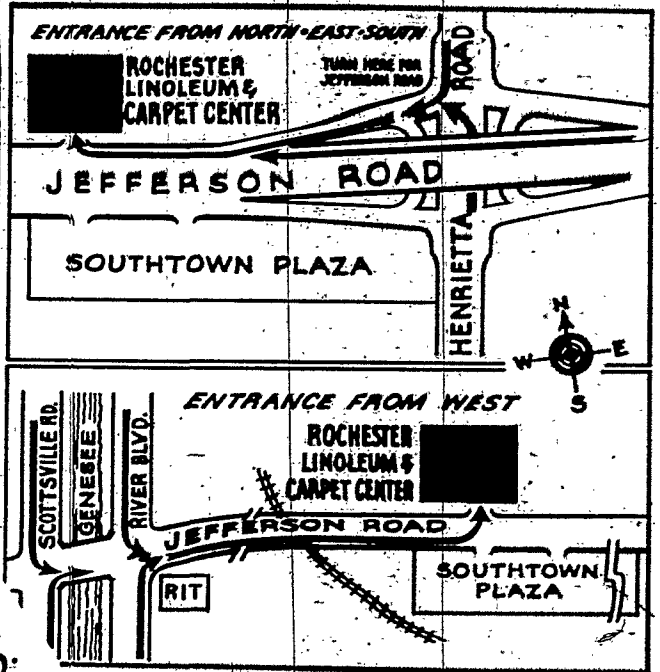

Warehouse

END OF SUMMER

Sale

360 JEFFERSON ROAD

SHORT ROLLS KITCHEN CARPET

TWEEDS
SOLIDS
PATTERNS

3.99 To 4.99 SQ. YD.
VALUE TO 12.95

LEES 100% NYLON SHAG

- JEFFERSON RD. - 473-7493
- RIDGE RD. E. - 544-8688
- MONROE AVE. - 244-8558
- RIDGE RD. W. - 865-8888

ROCHESTER LINOLEUM & CARPET CENTERS

4 CONVENIENT STORES TO SERVE YOU

360 JEFFERSON RD. PHONE 473 9801
447 MONROE AVE. PHONE 244 8550