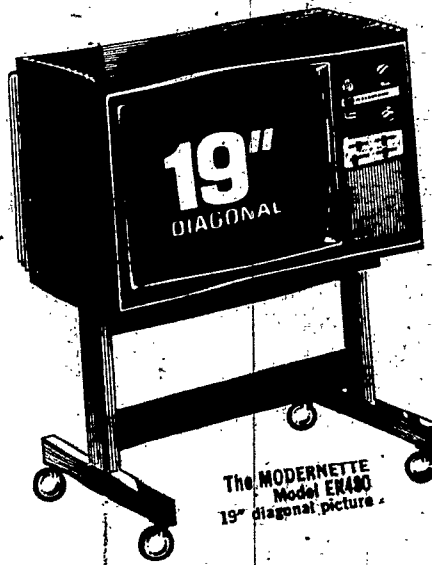

VERY SPECIAL CLEARANCE OF

RCA XL-100 COLOR

at the
Best Price of the Year!

No Extra Charge
for delivery, set up & service by
RCA Factory Serviceman

The RUSKIN
Model ER484
19" diagonal picture

check
CHARLOTTE'S
PRICE before
you buy!

Color you can count on . . . so good
It's guaranteed 1 full year!

All three have these features!

100% Solid State-No Tubes

The MODERNETTE
Model ER480
19" diagonal picture

The TERANO
Model ER488

- * Luxury color performance from RCA's 100% Solid State XL-100 chassis
- * Apartment-perfect, space-saving design lets it fit in anywhere
- * RCA's brightest 19" diagonal picture
- * Matching stand is optional
- * All chassis tubes—a major cause of TV failure—are out.
- * Cooler operating, longer lasting Solid State components are in.
- * Exclusive plug-in AccuCircuit modules control most set functions.
- * Automatic Fine Tuning. Also AccuMatic color monitor locks color within a normal preference range.