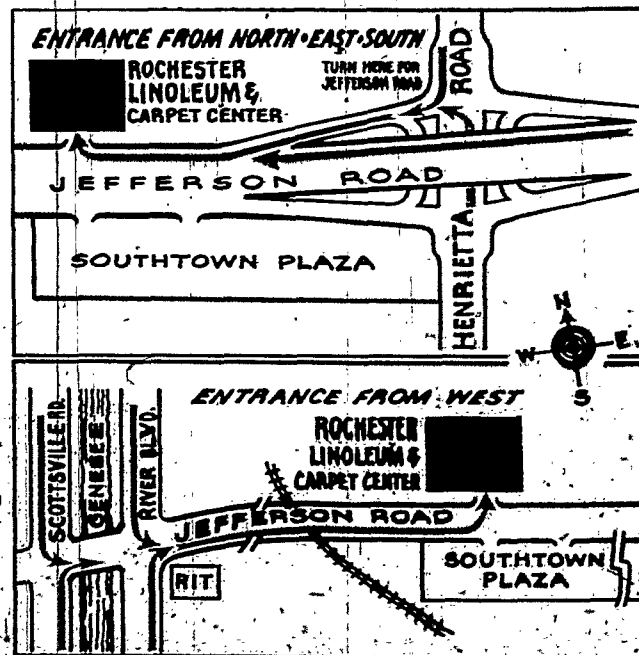

- JEFFERSON RD. — 473-7493
- RIDGE RD. E. — 544-9500
- MONROE AVE. — 244-6550
- RIDGE RD. W. — 805-8680

**360 JEFFERSON RD.
OPPOSITE
SOUTHTOWN
PLAZA**

ROCHESTER LINOLEUM & CARPET CENTERS

3 CONVENIENT STORES TO SERVE YOU

360 JEFFERSON RD. PHONE: 473-7493 447 MONROE AVE. PHONE: 244-6550 924 RIDGE RD. E. PHONE: 444-1111
Opposite Sears at Southtown Plaza

STORE HOURS OPEN: SAT. 10 A.M. - 6 P.M. SUNDAY 12 M. - 4 P.M. MON. - FRI. 10 A.M. - 6 P.M.