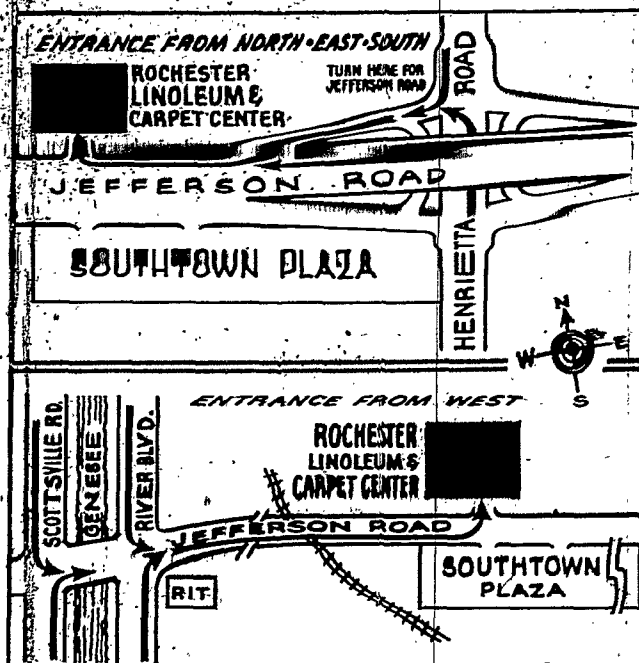

Rochester Linoleum & Carpet

360 JEFFERSON ROAD

WILL CARPET YOUR ENTIRE HOUSE

*Living Room, Dining Room,
Family Room, Kitchen, Den,
Bedrooms, Hall & Stairs*

100% Nylon Carved Design

This famous made nylon pile by Mont-santo is one of the finest we have ever offered. Come look, feel this soft dense broadloom. It will stay handsome for years and years, with color that will brighten every room.

100% Nylon 3 Tone Shag

One look at this stunning nylon shag and you'll be convinced that it's not only beautiful but a beautiful bargain. 8 elegant colors to choose from.

Polyester Tip Shear

This famous made polyester pile is one of the finest we have ever offered. You get more yarn to every square yard. Come look feel this soft and dense broadloom. It will stay handsome for years and years. And the colors will enhance any room.

100% Nylon Level Loop Tweed

This tightly tufted, level loop nylon carpeting defies spills and stains. Vacuums clean in a jiffy. Excellent for kitchens, family rooms or commercial stores. In 6 stunning color combinations.

SHOP-AT-HOME SERVICE

Our special service allows you to choose your carpet in the comfort and convenience of your home. A trained representative will bring you out a complete selection of samples, measure your rooms, and give you an on-the-spot estimate without obligation.

- JEFFERSON RD. - 473-7493
- RIDGE RD. E. - 544-9500
- MONROE AVE. - 244-6550
- RIDGE RD. W. - 895-8660

APRIL SHOWER of SAVINGS

ALL AT
ONE LOW PRICE

$4.88

Sq. Yd.
Values
to
9.95

ROCHESTER LINOLEUM & CARPET CENTERS

3 CONVENIENT STORES TO SERVE YOU

360 JEFFERSON RD. PHONE: 473-7493 447 MONROE AVE. PHONE: 244-6550 429 RIDGE RD. E. PHONE: 544-9500
Opposite Sears at Southtown Plaza

STORE HOURS OPEN DAILY 10 AM TO 6 PM TUESDAY 10 AM TO 5 PM WEDNESDAY 10 AM TO 5 PM