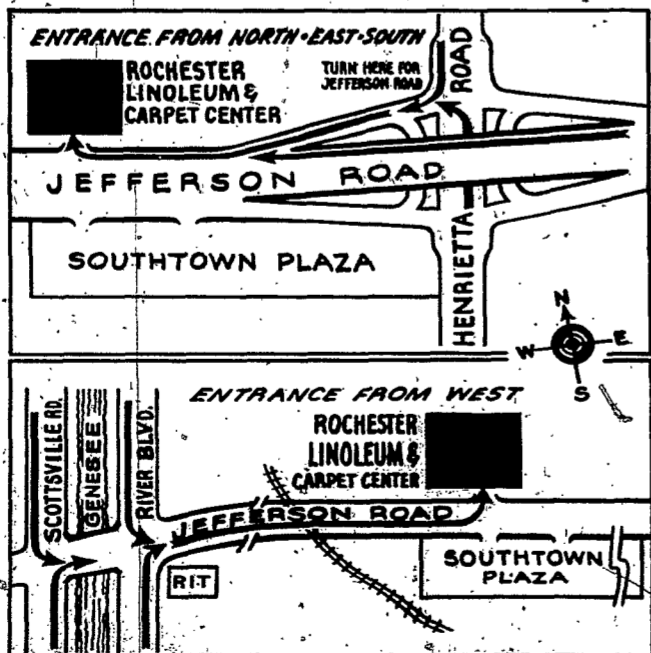

- JEFFERSON RD. — 473-7493
- RIDGE RD. E. — 544-9500
- MONROE AVE. — 244-6550
- RIDGE RD. W. — 865-9600

Want a shag carpet with EVERYTHING?

### 100% NYLON SHAG CARPET by Congoleum

Here's what you get...  
100% Nylon Shag Carpet  
Rubberized Padding  
Custom Installation

Guaranteed  
MINIMUM SAVINGS...

\$100 to \$200 for  
32 Yds. **\$7<sup>88</sup>** SQ. YD.  
Value \$10.99  
COMPLETELY  
INSTALLED

20 Yards Installed      32 Yards Installed

**\$157.<sup>60</sup>**      **\$252.<sup>16</sup>**

### ROCHESTER LINOLEUM & CARPET CENTERS

3 CONVENIENT STORES TO SERVE YOU

360 JEFFERSON RD. PHONE: 473-7493      447 MONROE AVE. PHONE: 244-6550      929 RIDGE RD. E. PHONE: 544-9500  
Opposite Sears at Southtown Plaza      Corner Meigs St      Corner Cedar St