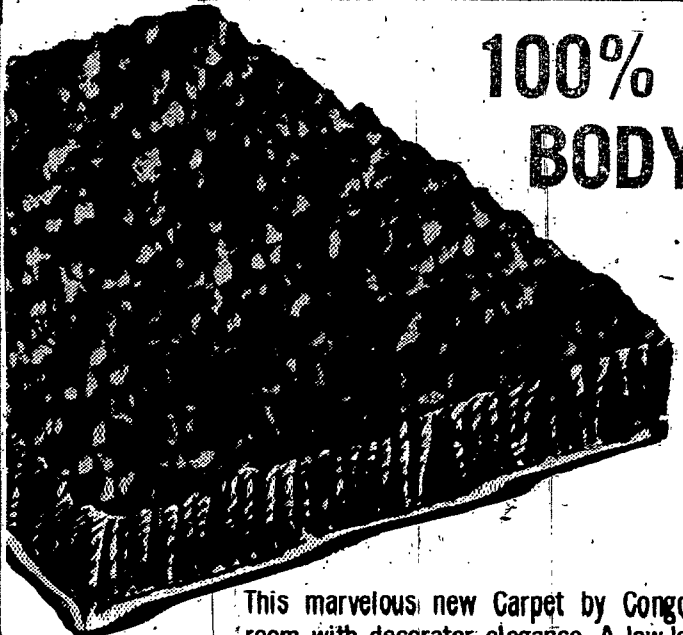

# Installation Sale

360 JEFFERSON ROAD  
Opposite Southtown Plaza

**MULTICOLOR  
SHAG**

**7<sup>99</sup>**  
SQ. YD.  
VALUE 9.99

The natural shag for the lively home. The heat set nylon is constructed for long wear and easy care. The exclusive 4 color treatment will create a fun home to match its personality.

12' x 15'  
Installed with  
rubberized pad

**\$219**

**100% NYLON  
BODY SHAG**

**9<sup>99</sup>**  
SQ. YD.  
VALUE 13.95

This marvelous new Carpet by Congoleum shows your room with decorator elegance. A low-level shag that needs little grooming to stay lush looking. The 100% nylon fiber content is a real deterrent to soiling. Springy underfoot, it adds comfortable richness to your home's decor. See the large color selection that's certain to blend with your decor.

12' x 15'  
Installed with  
rubberized pad

**\$259**

**100% KODEL  
DENSE  
LEVEL LOOP**

**9<sup>99</sup>**  
SQ. YD.  
VALUE 13.95

No other carpet is so dense and sumptuous. The richness of its handsome, textured Level Loop finish turns your home into a showplace. This carpet is made from Kodel II, the lively new carpet yarn. So you can relax about wear and care, crush and stains. You can't buy a better quality carpet.