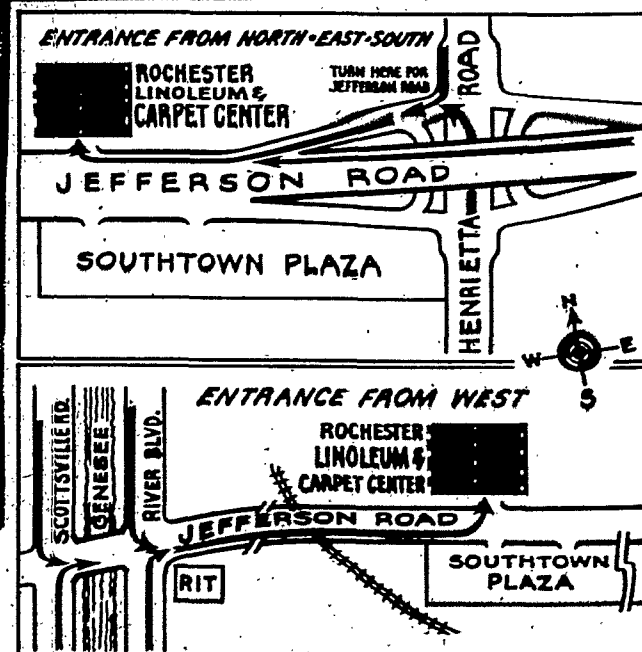

**BUY NOW
WITHOUT CASH**

ROCHESTER LINOLEUM & CARPET CENTERS

3 CONVENIENT STORES TO SERVE YOU

360 JEFFERSON RD. PHONE: 473-7493   447 MONROE AVE. PHONE: 244-6550   929 RIDGE RD. E. PHONE: 544-9500
Opposite Sears at Southtown Plaza   Corner Meigs St.   Corner Carter St.

STORE HOURS OPEN DAILY Mon., Tues., Thurs., Fri. 9 A.M. - 9 P.M. • WED. & SAT. TIL 6 P.M.