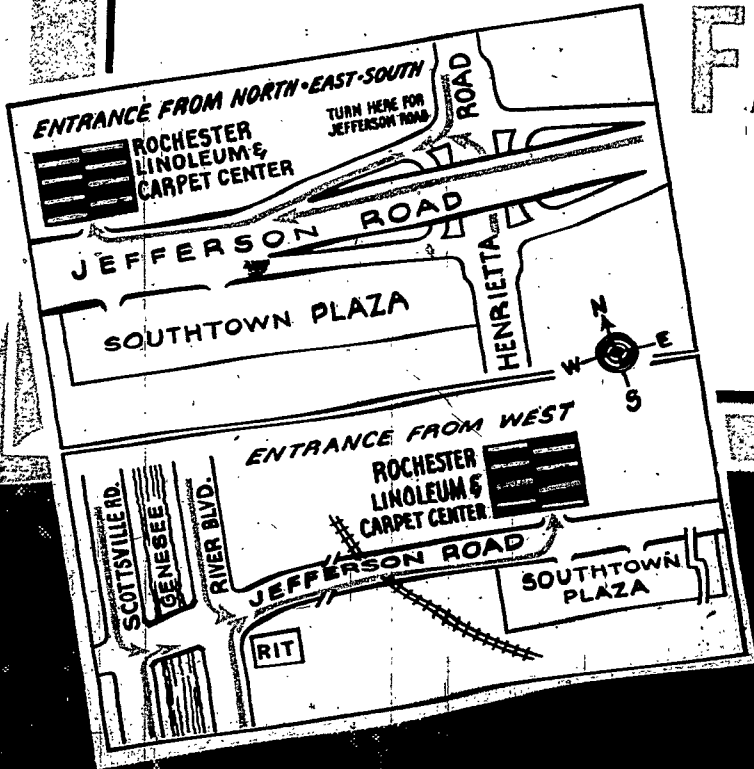

Rochester Linoleum & Carpet

360 JEFFERSON ROAD

OPPOSITE SOUTHTOWN PLAZA

SPECTACULAR!

Sale of thousands of yards of

FAMOUS BRAND CARPETS

at one low price

Choose from these famous brands:

- RIDGE RD. E. — 544-9500
- JEFFERSON RD. — 473-7493
- MONROE AVE. — 244-6550
- RIDGE RD. W. — 865-8660

BUY NOW

PAY AT BONUS TIME

ROCHESTER LINOLEUM & CARPET CENTERS

3 CONVENIENT STORES TO SERVE YOU

360 JEFFERSON RD. PHONE: 473-7493 447 MONROE AVE. PHONE: 244-6550 529 RIDGE RD. E. PHONE: 544-9500
Opposite Southtown Plaza Corner Meigs St. Corner Carter St.

STORE HOURS OPEN DAILY Mon., Tues., Thurs., Fri. 9 A.M. - 9 P.M. • WED. & SAT. TIL 6 P.M.